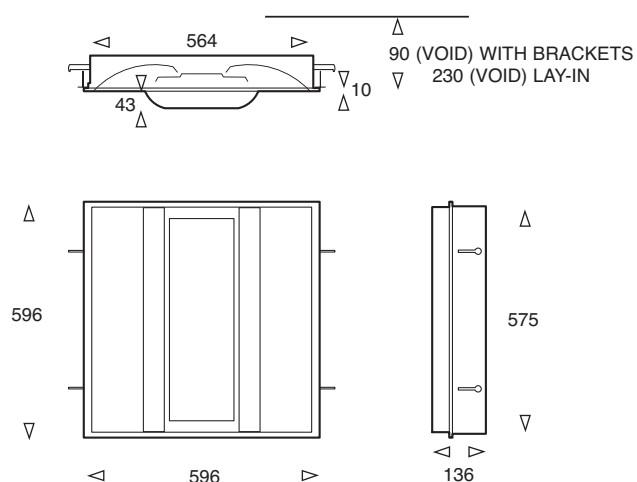

# Alta

**The Alta will fit into either T-Grid or metal ceilings with voids down to 90mm. Although a general use fitting, it is also suitable for offices with higher ceilings (>2.6m) where good wall/ceiling light is required. Alta is the drop-basket, sister product of the Corona. 500x500mm 2x36w version available.**

## Alta 600x600

## Alta 500x500

Product	Available Options	Power	Weight	Height	Width	Length
ALT6-155	-DSI,-110,-DALI,-SD,-AH,-EMI,-PP	1 x 55w	5.2kg	90	596	596
ALT5-236	-DSI,-110,-DALI,-SD,-AH,-EMI	2 x 36w	4.0kg	90	498	498
ALT6-240	-DSI,-110,-DALI,-SD,-AH,-EMI	2 x 40w	5.2kg	90	596	596
ALT6-314	-DSI,-110,-DALI,-SD,-AH,-EMI	3 x 14w	5.2kg	90	596	596
ALT6-414	-DSI,-110,-DALI,-SD,-AH,-EMI	4 x 14w	5.2kg	90	596	596