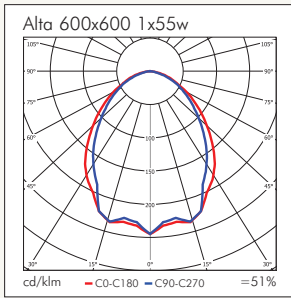

# Alta

**The Alta will fit into either T-Grid or metal ceilings with voids down to 90mm. Although a general use fitting, it is also suitable for offices with higher ceilings (>2.6m) where good wall/ceiling light is required. Alta is the drop-basket, sister product of the Corona. 500x500mm 2x36w version available.**

## Alta 600x600

## Alta 500x500

Product	Available Options	Power	Weight	Height	Width	Length
ALT6-155	-DSI,-110,-DALI,-SD,-AH,-EMI,-PP	1 x 55w	5.2kg	90	596	596
ALT5-236	-DSI,-110,-DALI,-SD,-AH,-EMI	2 x 36w	4.0kg	90	498	498
ALT6-240	-DSI,-110,-DALI,-SD,-AH,-EMI	2 x 40w	5.2kg	90	596	596
ALT6-314	-DSI,-110,-DALI,-SD,-AH,-EMI	3 x 14w	5.2kg	90	596	596
ALT6-414	-DSI,-110,-DALI,-SD,-AH,-EMI	4 x 14w	5.2kg	90	596	596