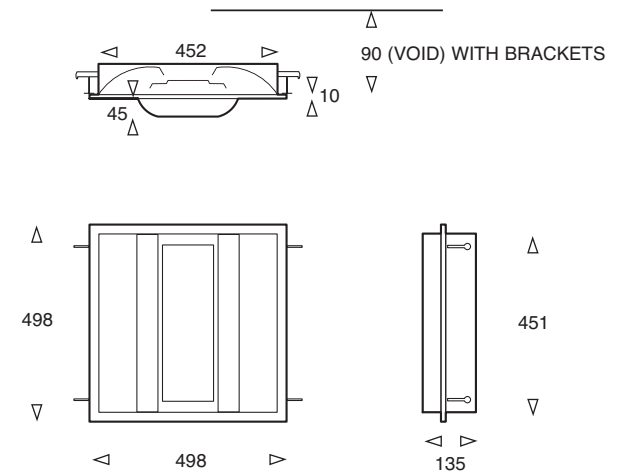

# Alta

**The Alta will fit into either T-Grid or metal ceilings with voids down to 90mm. Although a general use fitting, it is also suitable for offices with higher ceilings (>2.6m) where good wall/ceiling light is required. Alta is the drop-basket, sister product of the Corona. 500x500mm 2x36w version available.**

## Alta 600x600

## Alta 500x500

Product	Available Options	Power	Weight	Height	Width	Length
ALT6-155	-DSI,-110,-DALI,-SD,-AH,-EMI,-PP	1 x 55w	5.2kg	90	596	596
ALT5-236	-DSI,-110,-DALI,-SD,-AH,-EMI	2 x 36w	4.0kg	90	498	498
ALT6-240	-DSI,-110,-DALI,-SD,-AH,-EMI	2 x 40w	5.2kg	90	596	596
ALT6-314	-DSI,-110,-DALI,-SD,-AH,-EMI	3 x 14w	5.2kg	90	596	596
ALT6-414	-DSI,-110,-DALI,-SD,-AH,-EMI	4 x 14w	5.2kg	90	596	596