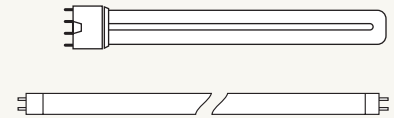

# Alta

**The Alta will fit into either T-Grid or metal ceilings with voids down to 90mm. Although a general use fitting, it is also suitable for offices with higher ceilings (>2.6m) where good wall/ceiling light is required. Alta is the drop-basket, sister product of the Corona. 500x500mm 2x36w version available.**

- Virtual Daylight® Optika II lens
- Air handling through luminaire
- Side brackets for most ceilings
- T5 or TC-L lamps
- Drop basket for good wall/ceiling lighting
- 500x500 2x36w version

## Alta 500x500

Product	Available Options	Power	Weight	Height	Width	Length
ALT6-155	-DSI,-110,-DALI,-SD,-AH,-EMI,-PP	1 x 55w	5.2kg	90	596	596
ALT5-236	-DSI,-110,-DALI,-SD,-AH,-EMI	2 x 36w	4.0kg	90	498	498
ALT6-240	-DSI,-110,-DALI,-SD,-AH,-EMI	2 x 40w	5.2kg	90	596	596
ALT6-314	-DSI,-110,-DALI,-SD,-AH,-EMI	3 x 14w	5.2kg	90	596	596
ALT6-414	-DSI,-110,-DALI,-SD,-AH,-EMI	4 x 14w	5.2kg	90	596	596