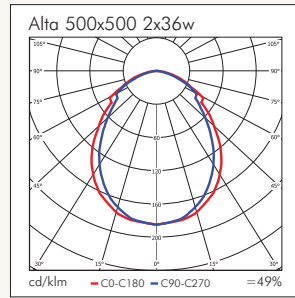

# Alta

**The Alta will fit into either T-Grid or metal ceilings with voids down to 90mm. Although a general use fitting, it is also suitable for offices with higher ceilings (>2.6m) where good wall/ceiling light is required. Alta is the drop-basket, sister product of the Corona. 500x500mm 2x36w version available.**

## Alta 600x600

## Alta 500x500

Product	Available Options	Power	Weight	Height	Width	Length
ALT6-155	-DSI,-110,-DALI,-SD,-AH,-EMI,-PP	1 x 55w	5.2kg	90	596	596
ALT5-236	-DSI,-110,-DALI,-SD,-AH,-EMI	2 x 36w	4.0kg	90	498	498
ALT6-240	-DSI,-110,-DALI,-SD,-AH,-EMI	2 x 40w	5.2kg	90	596	596
ALT6-314	-DSI,-110,-DALI,-SD,-AH,-EMI	3 x 14w	5.2kg	90	596	596
ALT6-414	-DSI,-110,-DALI,-SD,-AH,-EMI	4 x 14w	5.2kg	90	596	596