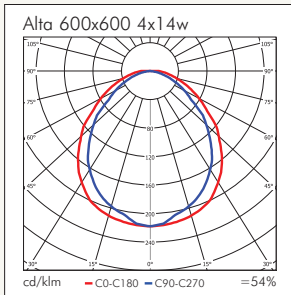

# Alta

**The Alta will fit into either T-Grid or metal ceilings with voids down to 90mm. Although a general use fitting, it is also suitable for offices with higher ceilings (>2.6m) where good wall/ceiling light is required. Alta is the drop-basket, sister product of the Corona. 500x500mm 2x36w version available.**

## Alta 600x600

## Alta 500x500

Product	Available Options	Power	Weight	Height	Width	Length
ALT6-155	-DSI,-110,-DALI,-SD,-AH,-EMI,-PP	1 x 55w	5.2kg	90	596	596
ALT5-236	-DSI,-110,-DALI,-SD,-AH,-EMI	2 x 36w	4.0kg	90	498	498
ALT6-240	-DSI,-110,-DALI,-SD,-AH,-EMI	2 x 40w	5.2kg	90	596	596
ALT6-314	-DSI,-110,-DALI,-SD,-AH,-EMI	3 x 14w	5.2kg	90	596	596
ALT6-414	-DSI,-110,-DALI,-SD,-AH,-EMI	4 x 14w	5.2kg	90	596	596