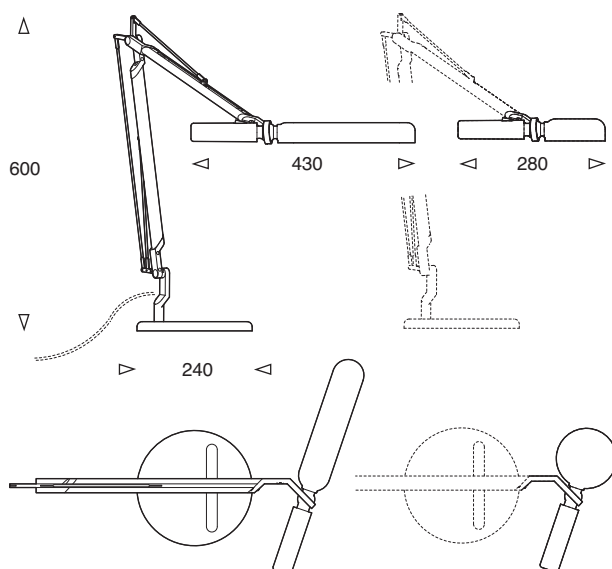

# Bill

**The Bill is a very adjustable premium desk light utilising either a fluorescent or incandescent lamp. The Bill is a suited to office desk space, providing additional light at the task area allowing the remainder of the space to be lit at much lower levels. The low energy consumption, especially when used in conjunction with the GO XT make this configuration extremely cost effective. Supplied with a clamp as standard, other mounting options are available.**

- Aluminium construction
- Floor, pin or base mounting options
- CFL fluorescent lamp
- Grey paint finish
- Adjustable head and arm

## Bill

Product	Available Options	Power	Weight	Height	Head Length	Cable Length
BILL-111	-TB,-PIN,-WB,-FS	1 x 11w	3.5kg	600	430	1800
BILL-160	-TB,-PIN,-WB,-FS	1 x 60w	3.5kg	600	280	1800

Options	Code Suffix
Table Base (240mm Diameter, 7kg)	-TB
Pin Mounting	-PIN
Wall Bracket	-WB
Floor Stand	-FS
Tray	-TRY