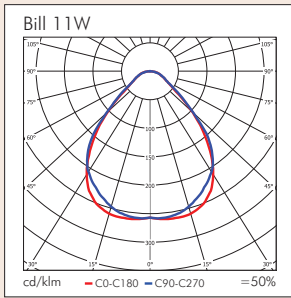

## Bill

Product	Available Options	Power	Weight	Height	Head Length	Cable Length
BILL-111	-TB,-PIN,-WB,-FS	1 x 11w	3.5kg	600	430	1800
BILL-160	-TB,-PIN,-WB,-FS	1 x 60w	3.5kg	600	280	1800

Options	Code Suffix
Table Base (240mm Diameter, 7kg)	-TB
Pin Mounting	-PIN
Wall Bracket	-WB
Floor Stand	-FS
Tray	-TRY