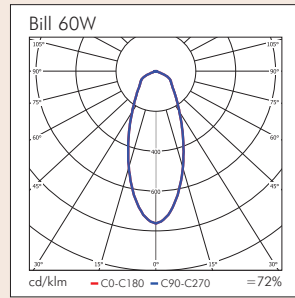

## Bill

Product	Available Options	Power	Weight	Height	Head Length	Cable Length
BILL-111	-TB,-PIN,-WB,-FS	1 x 11w	3.5kg	600	430	1800
BILL-160	-TB,-PIN,-WB,-FS	1 x 60w	3.5kg	600	280	1800

Options	Code Suffix
Table Base (240mm Diameter, 7kg)	-TB
Pin Mounting	-PIN
Wall Bracket	-WB
Floor Stand	-FS
Tray	-TRY