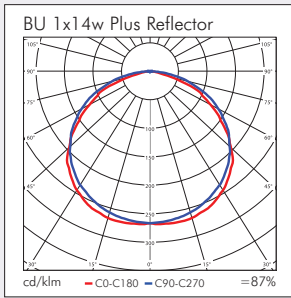

- Single & twin lamp versions
- Compact construction
- Full range of dimming options
- Optional reflector accessory
- Dual-wattage ballast available

BU Single

BU Twin

Product	Available Options	Power	Weight	Height	Width/Length	Fixing Centres
BUB-114	-DSI,-110,-DALI,-SD,-EMR	1 x 14w	0.65kg	74	51 x 582	424
BUB-128	-DSI,-110,-DALI,-SD,-EMI	1 x 28w	1.30kg	74	51 x 1182	1024
BUB-135	-DSI,-110,-DALI,-SD,-EMI	1 x 35w	1.70kg	74	51 x 1482	1324
BUB-154	-DSI,-110,-DALI,-SD,-EMI	1 x 54w	1.25kg	74	51 x 1182	1024
BUB-214	-DSI,-110,-DALI,-SD,-EMR	2 x 14w	0.65kg	74	51 x 582	424
BUB-228	-DSI,-110,-DALI,-SD,-EMI	2 x 28w	1.30kg	74	51 x 1182	1024
BUB-235	-DSI,-110,-DALI,-SD,-EMI	2 x 35w	1.70kg	74	51 x 1482	1324
BUB-254	-DSI,-110,-DALI,-SD,-EMI	2 x 54w	1.25kg	74	51 x 1182	1024