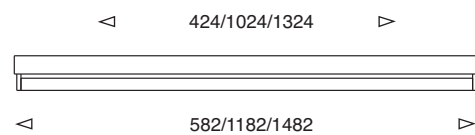

BU

BU is a range of universal, surface mounted batten fittings. Suitable for mounting within cornicing, as an indirect light source or directs onto the ceiling in non-working areas where an unshielded lamp is acceptable. Available in a range of lengths the compact body is formed from mild steel and powder coated white. An optional white painted steel reflector is also available.

- Single & twin lamp versions
- Compact construction
- Full range of dimming options
- Optional reflector accessory
- Dual-wattage ballast available

BU Single

BU Twin

Product	Available Options	Power	Weight	Height	Width/Length	Fixing Centres
BUB-114	-DSI,-110,-DALI,-SD,-EMR	1 x 14w	0.65kg	74	51 x 582	424
BUB-128	-DSI,-110,-DALI,-SD,-EMI	1 x 28w	1.30kg	74	51 x 1182	1024
BUB-135	-DSI,-110,-DALI,-SD,-EMI	1 x 35w	1.70kg	74	51 x 1482	1324
BUB-154	-DSI,-110,-DALI,-SD,-EMI	1 x 54w	1.25kg	74	51 x 1182	1024
BUB-214	-DSI,-110,-DALI,-SD,-EMR	2 x 14w	0.65kg	74	51 x 582	424
BUB-228	-DSI,-110,-DALI,-SD,-EMI	2 x 28w	1.30kg	74	51 x 1182	1024
BUB-235	-DSI,-110,-DALI,-SD,-EMI	2 x 35w	1.70kg	74	51 x 1482	1324
BUB-254	-DSI,-110,-DALI,-SD,-EMI	2 x 54w	1.25kg	74	51 x 1182	1024