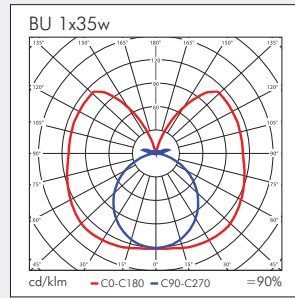

- Single & twin lamp versions
- Compact construction
- Full range of dimming options
- Optional reflector accessory
- Dual-wattage ballast available

BU Single

BU Twin

Product	Available Options	Power	Weight	Height	Width/Length	Fixing Centres
BUB-114	-DSI,-110,-DALI,-SD,-EMR	1 x 14w	0.65kg	74	51 x 582	424
BUB-128	-DSI,-110,-DALI,-SD,-EMI	1 x 28w	1.30kg	74	51 x 1182	1024
BUB-135	-DSI,-110,-DALI,-SD,-EMI	1 x 35w	1.70kg	74	51 x 1482	1324
BUB-154	-DSI,-110,-DALI,-SD,-EMI	1 x 54w	1.25kg	74	51 x 1182	1024
BUB-214	-DSI,-110,-DALI,-SD,-EMR	2 x 14w	0.65kg	74	51 x 582	424
BUB-228	-DSI,-110,-DALI,-SD,-EMI	2 x 28w	1.30kg	74	51 x 1182	1024
BUB-235	-DSI,-110,-DALI,-SD,-EMI	2 x 35w	1.70kg	74	51 x 1482	1324
BUB-254	-DSI,-110,-DALI,-SD,-EMI	2 x 54w	1.25kg	74	51 x 1182	1024