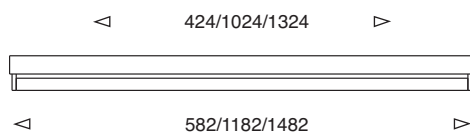

BU

BU is a range of universal, surface mounted batten fittings. Suitable for mounting within cornicing, as an indirect light source or directs onto the ceiling in non-working areas where an unshielded lamp is acceptable. Available in a range of lengths the compact body is formed from mild steel and powder coated white. An optional white painted steel reflector is also available.

- Single & twin lamp versions
- Compact construction
- Full range of dimming options
- Optional reflector accessory
- Dual-wattage ballast available

BU Single

BU Twin

Product	Available Options	Power	Weight	Height	Width/Length	Fixing Centres
BUB-114	-DSI,-110,-DALI,-SD,-EMR	1 x 14w	0.65kg	74	51 x 582	424
BUB-128	-DSI,-110,-DALI,-SD,-EMI	1 x 28w	1.30kg	74	51 x 1182	1024
BUB-135	-DSI,-110,-DALI,-SD,-EMI	1 x 35w	1.70kg	74	51 x 1482	1324
BUB-154	-DSI,-110,-DALI,-SD,-EMI	1 x 54w	1.25kg	74	51 x 1182	1024
BUB-214	-DSI,-110,-DALI,-SD,-EMR	2 x 14w	0.65kg	74	51 x 582	424
BUB-228	-DSI,-110,-DALI,-SD,-EMI	2 x 28w	1.30kg	74	51 x 1182	1024
BUB-235	-DSI,-110,-DALI,-SD,-EMI	2 x 35w	1.70kg	74	51 x 1482	1324
BUB-254	-DSI,-110,-DALI,-SD,-EMI	2 x 54w	1.25kg	74	51 x 1182	1024