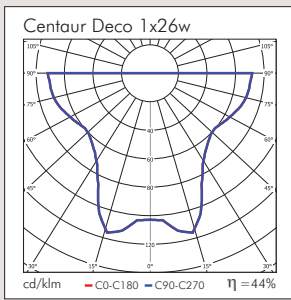

Centaur Deco

The Centaur Deco encompasses a single 26w compact fluorescent lamp within an opal glass shade. Most useful in reception or breakout space, above tables or counters. Die-cast heat dissipating body is supplied with a 3m suspension wire. Finished in aluminium grey

- Opal glass reflector
- Die-cast aluminium body
- Grey aluminium finish
- 3m suspension wire
- 26w CFL lamp

Centaur Deco

Product	Available Options	Power	Weight	Height	Diameter	Drop
CEN-126		1 x 26w	3.2kg	390	140	300 - 3000