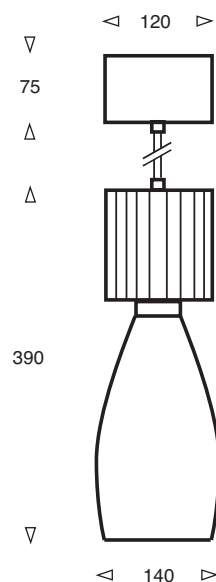

Centaur Deco

The Centaur Deco encompasses a single 26w compact fluorescent lamp within an opal glass shade. Most useful in reception or breakout space, above tables or counters. Die-cast heat dissipating body is supplied with a 3m suspension wire. Finished in aluminium grey

- Opal glass reflector
- Die-cast aluminium body
- Grey aluminium finish
- 3m suspension wire
- 26w CFL lamp

Centaur Deco

Product	Available Options	Power	Weight	Height	Diameter	Drop
CEN-126		1 x 26w	3.2kg	390	140	300 - 3000