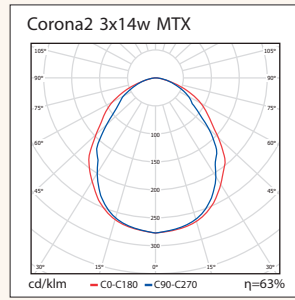

- High efficiency design
- Choice of 4 interchangeable lens types
- Range of dimming options
- Air handling through luminaire
- Side brackets for most ceilings
- T5 or TC-L lamps

Corona2

Product	Available Options	Power	Weight	Height	Width	Length
COR2-155	-MTL,TEG,-DSI,-110,-DALI,-SD,-AH,-EMI,-LEM	1 x 55w	6kg	105	596*	596*
COR2-240	-MTL,TEG,-DSI,-110,-DALI,-SD,-AH,-EMI,-LEM	2 x 40w	6kg	105	596*	596*
COR2-224	-MTL,TEG,-DSI,-110,-DALI,-SD,-AH,-EMI,-LEM	2 x 24w	6kg	105	596*	596*
COR2-314	-MTL,TEG,-DSI,-110,-DALI,-SD,-AH,-EMI,-LEM	3 x 14w	6kg	105	596*	596*
COR2-414	-MTL,TEG,-DSI,-110,-DALI,-SD,-AH,-EMI,-LEM	4 x 14w	6kg	105	596*	596*