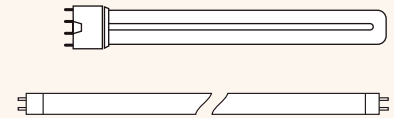

Corona2

A further development of the Corona, the Corona 2 has a reduced depth and increased efficiency. Once again the Corona 2 is a general use fitting, it is very suited to offices where good wall illuminance is desired. A choice of 4 lens variants are available (Optika VI, MTX, Q45 or Grid) all housed within the removable central basket.

- High efficiency design
- Choice of 4 interchangeable lens types
- Range of dimming options
- Air handling through luminaire
- Side brackets for most ceilings
- T5 or TC-L lamps

Corona2

Product	Available Options	Power	Weight	Height	Width	Length
COR2-155	-MTL,TEG,-DSI,-110,-DALI,-SD,-AH,-EMI,-LEM	1 x 55w	6kg	105	596*	596*
COR2-240	-MTL,TEG,-DSI,-110,-DALI,-SD,-AH,-EMI,-LEM	2 x 40w	6kg	105	596*	596*
COR2-224	-MTL,TEG,-DSI,-110,-DALI,-SD,-AH,-EMI,-LEM	2 x 24w	6kg	105	596*	596*
COR2-314	-MTL,TEG,-DSI,-110,-DALI,-SD,-AH,-EMI,-LEM	3 x 14w	6kg	105	596*	596*
COR2-414	-MTL,TEG,-DSI,-110,-DALI,-SD,-AH,-EMI,-LEM	4 x 14w	6kg	105	596*	596*