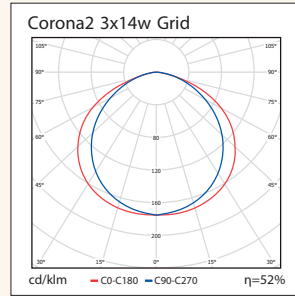

- High efficiency design
- Choice of 4 interchangeable lens types
- Range of dimming options
- Air handling through luminaire
- Side brackets for most ceilings
- T5 or TC-L lamps

Corona2

Product	Available Options	Power	Weight	Height	Width	Length
COR2-155	-MTL,TEG,-DSI,-110,-DALI,-SD,-AH,-EMI,-LEM	1 x 55w	6kg	105	596*	596*
COR2-240	-MTL,TEG,-DSI,-110,-DALI,-SD,-AH,-EMI,-LEM	2 x 40w	6kg	105	596*	596*
COR2-224	-MTL,TEG,-DSI,-110,-DALI,-SD,-AH,-EMI,-LEM	2 x 24w	6kg	105	596*	596*
COR2-314	-MTL,TEG,-DSI,-110,-DALI,-SD,-AH,-EMI,-LEM	3 x 14w	6kg	105	596*	596*
COR2-414	-MTL,TEG,-DSI,-110,-DALI,-SD,-AH,-EMI,-LEM	4 x 14w	6kg	105	596*	596*