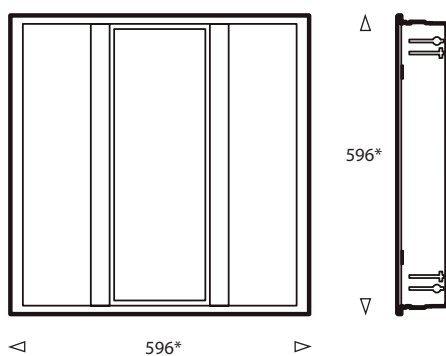

Corona2

A further development of the Corona, the Corona 2 has a reduced depth and increased efficiency. Once again the Corona 2 is a general use fitting, it is very suited to offices where good wall illuminance is desired. A choice of 4 lens variants are available (Optika VI, MTX, Q45 or Grid) all housed within the removable central basket.

- High efficiency design
- Choice of 4 interchangeable lens types
- Range of dimming options
- Air handling through luminaire
- Side brackets for most ceilings
- T5 or TC-L lamps

Corona2

Product	Available Options	Power	Weight	Height	Width	Length
COR2-155	-MTL,TEG,-DSI,-110,-DALI,-SD,-AH,-EMI,-LEM	1 x 55w	6kg	105	596*	596*
COR2-240	-MTL,TEG,-DSI,-110,-DALI,-SD,-AH,-EMI,-LEM	2 x 40w	6kg	105	596*	596*
COR2-224	-MTL,TEG,-DSI,-110,-DALI,-SD,-AH,-EMI,-LEM	2 x 24w	6kg	105	596*	596*
COR2-314	-MTL,TEG,-DSI,-110,-DALI,-SD,-AH,-EMI,-LEM	3 x 14w	6kg	105	596*	596*
COR2-414	-MTL,TEG,-DSI,-110,-DALI,-SD,-AH,-EMI,-LEM	4 x 14w	6kg	105	596*	596*