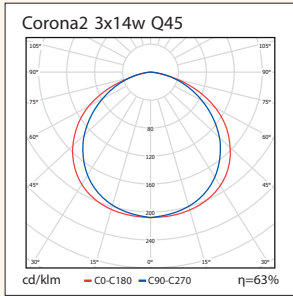

- High efficiency design
- Choice of 4 interchangeable lens types
- Range of dimming options
- Air handling through luminaire
- Side brackets for most ceilings
- T5 or TC-L lamps

Corona2

Product	Available Options	Power	Weight	Height	Width	Length
COR2-155	-MTL,TEG,-DSI,-110,-DALI,-SD,-AH,-EMI,-LEM	1 x 55w	6kg	105	596*	596*
COR2-240	-MTL,TEG,-DSI,-110,-DALI,-SD,-AH,-EMI,-LEM	2 x 40w	6kg	105	596*	596*
COR2-224	-MTL,TEG,-DSI,-110,-DALI,-SD,-AH,-EMI,-LEM	2 x 24w	6kg	105	596*	596*
COR2-314	-MTL,TEG,-DSI,-110,-DALI,-SD,-AH,-EMI,-LEM	3 x 14w	6kg	105	596*	596*
COR2-414	-MTL,TEG,-DSI,-110,-DALI,-SD,-AH,-EMI,-LEM	4 x 14w	6kg	105	596*	596*