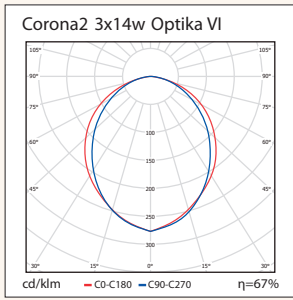

- High efficiency design
- Choice of 4 interchangeable lens types
- Range of dimming options
- Air handling through luminaire
- Side brackets for most ceilings
- T5 or TC-L lamps

Corona2

Product	Available Options	Power	Weight	Height	Width	Length
COR2-155	-MTL,TEG,-DSI,-110,-DALI,-SD,-AH,-EMI,-LEM	1 x 55w	6kg	105	596*	596*
COR2-240	-MTL,TEG,-DSI,-110,-DALI,-SD,-AH,-EMI,-LEM	2 x 40w	6kg	105	596*	596*
COR2-224	-MTL,TEG,-DSI,-110,-DALI,-SD,-AH,-EMI,-LEM	2 x 24w	6kg	105	596*	596*
COR2-314	-MTL,TEG,-DSI,-110,-DALI,-SD,-AH,-EMI,-LEM	3 x 14w	6kg	105	596*	596*
COR2-414	-MTL,TEG,-DSI,-110,-DALI,-SD,-AH,-EMI,-LEM	4 x 14w	6kg	105	596*	596*