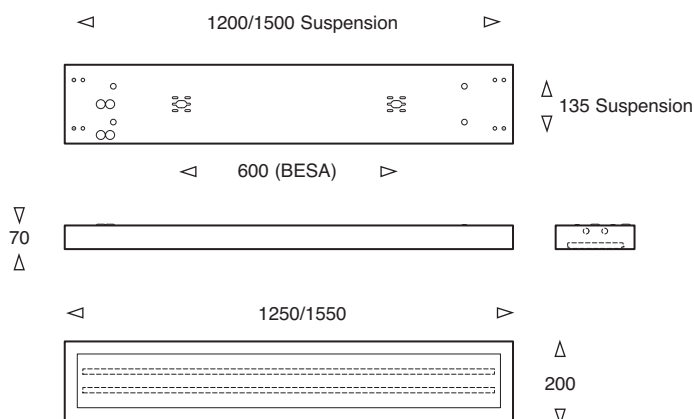

CX

The CX is a ceiling mounted fitting that can also be suspended (via optional kit). Featuring the Virtual Daylight® polarising lens, the CX is suited to classrooms, corridors, hospital and similar areas. Ideal for space that needs a crisp, clean, robust fitting, but does not require an IP rating.

- Virtual Daylight® specification
- T5 lamps
- One piece body construction
- Surface or suspended
- BESA fixing

CX

Product	Available Options	Power	Weight	Height	Width/Length	Fixing Centres (BESA)
CX2-128	-DSI,-110,-DALI,-SD,-EMI	1 x 28w	5.3kg	70	220 x 1250	600
CX2-154	-DSI,-110,-DALI,-SD,-EMI	1 x 54w	5.3kg	70	220 x 1250	600
CX2-135	-DSI,-110,-DALI,-SD,-EMI	1 x 35w	5.3kg	70	220 x 1550	900
CX2-228	-DSI,-110,-DALI,-SD,-EMI	2 x 28w	5.3kg	70	220 x 1250	600
CX2-254	-DSI,-110,-DALI,-SD,-EMI	2 x 28w	5.3kg	70	220 x 1250	600
CX2-235	-DSI,-110,-DALI,-SD,-EMI	2 x 35w	7.0kg	70	220 x 1550	900
CX2-249	-DSI,-110,-DALI,-SD,-EMI	2 x 49w	7.0kg	70	220 x 1550	900