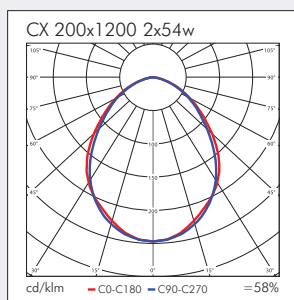

- Virtual Daylight® specification
- T5 lamps
- One piece body construction
- Surface or suspended
- BESA fixing

CX

Product	Available Options	Power	Weight	Height	Width/Length	Fixing Centres (BESA)
CX2-128	-DSI,-110,-DALI,-SD,-EMI	1 x 28w	5.3kg	70	220 x 1250	600
CX2-154	-DSI,-110,-DALI,-SD,-EMI	1 x 54w	5.3kg	70	220 x 1250	600
CX2-135	-DSI,-110,-DALI,-SD,-EMI	1 x 35w	5.3kg	70	220 x 1550	900
CX2-228	-DSI,-110,-DALI,-SD,-EMI	2 x 28w	5.3kg	70	220 x 1250	600
CX2-254	-DSI,-110,-DALI,-SD,-EMI	2 x 28w	5.3kg	70	220 x 1250	600
CX2-235	-DSI,-110,-DALI,-SD,-EMI	2 x 35w	7.0kg	70	220 x 1550	900
CX2-249	-DSI,-110,-DALI,-SD,-EMI	2 x 49w	7.0kg	70	220 x 1550	900