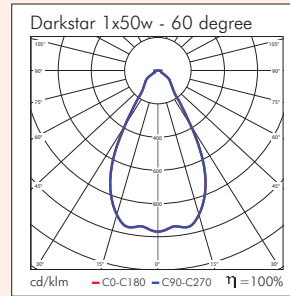

- Magnetic rotating bezel
- Anti-glare barrel
- 360 degree rotation
- Fixed (F) or Adjustable 35 degree tilt (A)
- 75mm or 97mm diameter versions

Darkstar DS95-A (adjustable)

Darkstar DS95-F (Fixed) IP54

Darkstar DS75-Adjustable

Product	Available Options	Power	Weight	Height	Diameter	Cutout
DS95-F	-DIM,-DALI-20,-35,-50,-12,-24,-38,-60,-IP54,-LED,-RGB	20-50w	0.2kg	100	97	80
DS95-A	-DIM,-DALI-20,-35,-50,-12,-24,-38,-60,-LED,-RGB	20-50w	0.2kg	84	97	80
DS75-F	-DIM,-DALI-20,-35,-10,-38,-IP54,-LED,-RGB	20-50w	0.2kg	100	75	60
DS75-A	-DIM,-DALI-20,-35,-10,-38,-LED,-RGB	20-35w	0.2kg	94	75	60