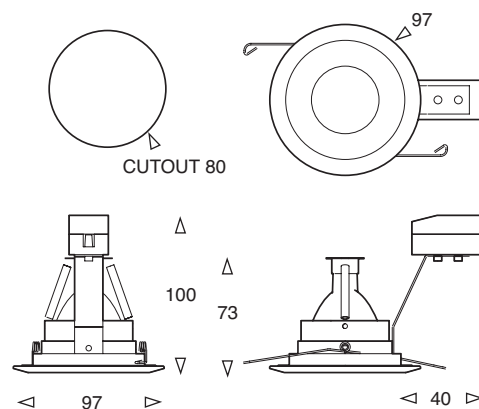

- Magnetic rotating bezel
- Anti-glare barrel
- 360 degree rotation
- Fixed (F) or Adjustable 35 degree tilt (A)
- 75mm or 97mm diameter versions

Darkstar DS95-A (adjustable)

Darkstar DS95-F (Fixed) IP54

Darkstar DS75-Adjustable

Product	Available Options	Power	Weight	Height	Diameter	Cutout
DS95-F	-DIM,-DALI-20,-35,-50,-12,-24,-38,-60,-IP54,-LED,-RGB	20-50w	0.2kg	100	97	80
DS95-A	-DIM,-DALI-20,-35,-50,-12,-24,-38,-60,-LED,-RGB	20-50w	0.2kg	84	97	80
DS75-F	-DIM,-DALI-20,-35,-10,-38,-IP54,-LED,-RGB	20-50w	0.2kg	100	75	60
DS75-A	-DIM,-DALI-20,-35,-10,-38,-LED,-RGB	20-35w	0.2kg	94	75	60