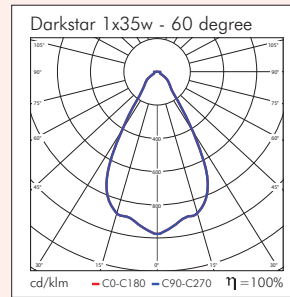

- Magnetic rotating bezel
- Anti-glare barrel
- 360 degree rotation
- Fixed (F) or Adjustable 35 degree tilt (A)
- 75mm or 97mm diameter versions

Darkstar DS95-A (adjustable)

Darkstar DS95-F (Fixed) IP54

Darkstar DS75-Adjustable

Product	Available Options	Power	Weight	Height	Diameter	Cutout
DS95-F	-DIM,-DALI-20,-35,-50,-12,-24,-38,-60,-IP54,-LED,-RGB	20-50w	0.2kg	100	97	80
DS95-A	-DIM,-DALI-20,-35,-50,-12,-24,-38,-60,-LED,-RGB	20-50w	0.2kg	84	97	80
DS75-F	-DIM,-DALI-20,-35,-10,-38,-IP54,-LED,-RGB	20-50w	0.2kg	100	75	60
DS75-A	-DIM,-DALI-20,-35,-10,-38,-LED,-RGB	20-35w	0.2kg	94	75	60