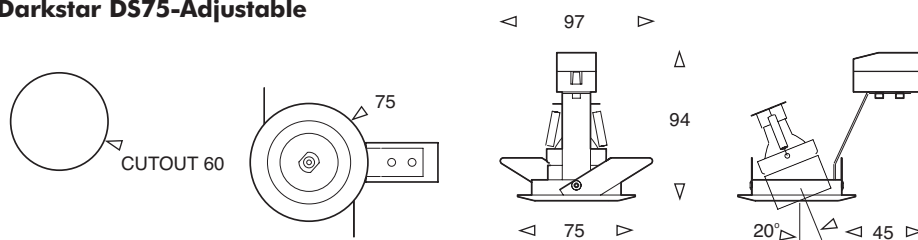

- Magnetic rotating bezel
- Anti-glare barrel
- 360 degree rotation
- Fixed (F) or Adjustable 35 degree tilt (A)
- 75mm or 97mm diameter versions

Darkstar DS95-A (adjustable)

Darkstar DS95-F (Fixed) IP54

Darkstar DS75-Adjustable

Product	Available Options	Power	Weight	Height	Diameter	Cutout
DS95-F	-DIM,-DALI-20,-35,-50,-12,-24,-38,-60,-IP54,-LED,-RGB	20-50w	0.2kg	100	97	80
DS95-A	-DIM,-DALI-20,-35,-50,-12,-24,-38,-60,-LED,-RGB	20-50w	0.2kg	84	97	80
DS75-F	-DIM,-DALI-20,-35,-10,-38,-IP54,-LED,-RGB	20-50w	0.2kg	100	75	60
DS75-A	-DIM,-DALI-20,-35,-10,-38,-LED,-RGB	20-35w	0.2kg	94	75	60