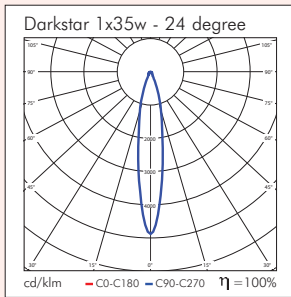

- Magnetic rotating bezel
- Anti-glare barrel
- 360 degree rotation
- Fixed (F) or Adjustable 35 degree tilt (A)
- 75mm or 97mm diameter versions

Darkstar DS95-A (adjustable)

Darkstar DS95-F (Fixed) IP54

Darkstar DS75-Adjustable

Product	Available Options	Power	Weight	Height	Diameter	Cutout
DS95-F	-DIM,-DALI-20,-35,-50,-12,-24,-38,-60,-IP54,-LED,-RGB	20-50w	0.2kg	100	97	80
DS95-A	-DIM,-DALI-20,-35,-50,-12,-24,-38,-60,-LED,-RGB	20-50w	0.2kg	84	97	80
DS75-F	-DIM,-DALI-20,-35,-10,-38,-IP54,-LED,-RGB	20-50w	0.2kg	100	75	60
DS75-A	-DIM,-DALI-20,-35,-10,-38,-LED,-RGB	20-35w	0.2kg	94	75	60