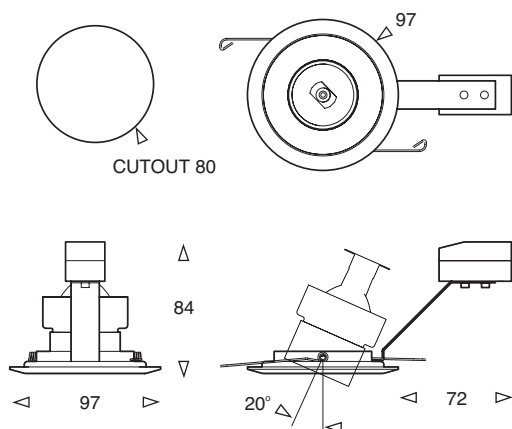

- Magnetic rotating bezel
- Anti-glare barrel
- 360 degree rotation
- Fixed (F) or Adjustable 35 degree tilt (A)
- 75mm or 97mm diameter versions

Darkstar DS95-A (adjustable)

Darkstar DS95-F (Fixed) IP54

Darkstar DS75-Adjustable

Product	Available Options	Power	Weight	Height	Diameter	Cutout
DS95-F	-DIM,-DALI-20,-35,-50,-12,-24,-38,-60,-IP54,-LED,-RGB	20-50w	0.2kg	100	97	80
DS95-A	-DIM,-DALI-20,-35,-50,-12,-24,-38,-60,-LED,-RGB	20-50w	0.2kg	84	97	80
DS75-F	-DIM,-DALI-20,-35,-10,-38,-IP54,-LED,-RGB	20-50w	0.2kg	100	75	60
DS75-A	-DIM,-DALI-20,-35,-10,-38,-LED,-RGB	20-35w	0.2kg	94	75	60