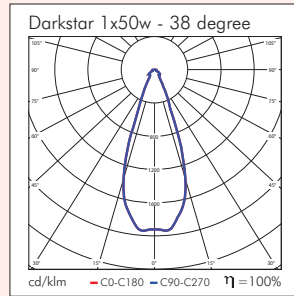

- Magnetic rotating bezel
- Anti-glare barrel
- 360 degree rotation
- Fixed (F) or Adjustable 35 degree tilt (A)
- 75mm or 97mm diameter versions

Darkstar DS95-A (adjustable)

Darkstar DS95-F (Fixed) IP54

Darkstar DS75-Adjustable

Product	Available Options	Power	Weight	Height	Diameter	Cutout
DS95-F	-DIM,-DALI-20,-35,-50,-12,-24,-38,-60,-IP54,-LED,-RGB	20-50w	0.2kg	100	97	80
DS95-A	-DIM,-DALI-20,-35,-50,-12,-24,-38,-60,-LED,-RGB	20-50w	0.2kg	84	97	80
DS75-F	-DIM,-DALI-20,-35,-10,-38,-IP54,-LED,-RGB	20-50w	0.2kg	100	75	60
DS75-A	-DIM,-DALI-20,-35,-10,-38,-LED,-RGB	20-35w	0.2kg	94	75	60