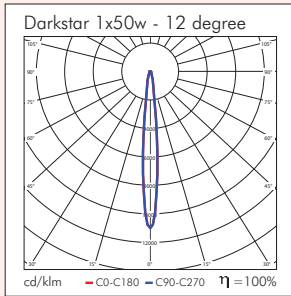

- Magnetic rotating bezel
- Anti-glare barrel
- 360 degree rotation
- Fixed (F) or Adjustable 35 degree tilt (A)
- 75mm or 97mm diameter versions

Darkstar DS95-A (adjustable)

Darkstar DS95-F (Fixed) IP54

Darkstar DS75-Adjustable

Product	Available Options	Power	Weight	Height	Diameter	Cutout
DS95-F	-DIM,-DALI-20,-35,-50,-12,-24,-38,-60,-IP54,-LED,-RGB	20-50w	0.2kg	100	97	80
DS95-A	-DIM,-DALI-20,-35,-50,-12,-24,-38,-60,-LED,-RGB	20-50w	0.2kg	84	97	80
DS75-F	-DIM,-DALI-20,-35,-10,-38,-IP54,-LED,-RGB	20-50w	0.2kg	100	75	60
DS75-A	-DIM,-DALI-20,-35,-10,-38,-LED,-RGB	20-35w	0.2kg	94	75	60