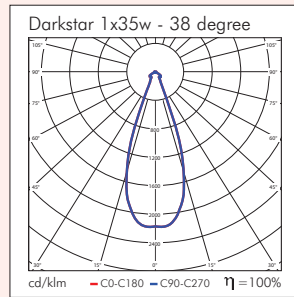

- Magnetic rotating bezel
- Anti-glare barrel
- 360 degree rotation
- Fixed (F) or Adjustable 35 degree tilt (A)
- 75mm or 97mm diameter versions

Darkstar DS95-A (adjustable)

Darkstar DS95-F (Fixed) IP54

Darkstar DS75-Adjustable

Product	Available Options	Power	Weight	Height	Diameter	Cutout
DS95-F	-DIM,-DALI-20,-35,-50,-12,-24,-38,-60,-IP54,-LED,-RGB	20-50w	0.2kg	100	97	80
DS95-A	-DIM,-DALI-20,-35,-50,-12,-24,-38,-60,-LED,-RGB	20-50w	0.2kg	84	97	80
DS75-F	-DIM,-DALI-20,-35,-10,-38,-IP54,-LED,-RGB	20-50w	0.2kg	100	75	60
DS75-A	-DIM,-DALI-20,-35,-10,-38,-LED,-RGB	20-35w	0.2kg	94	75	60