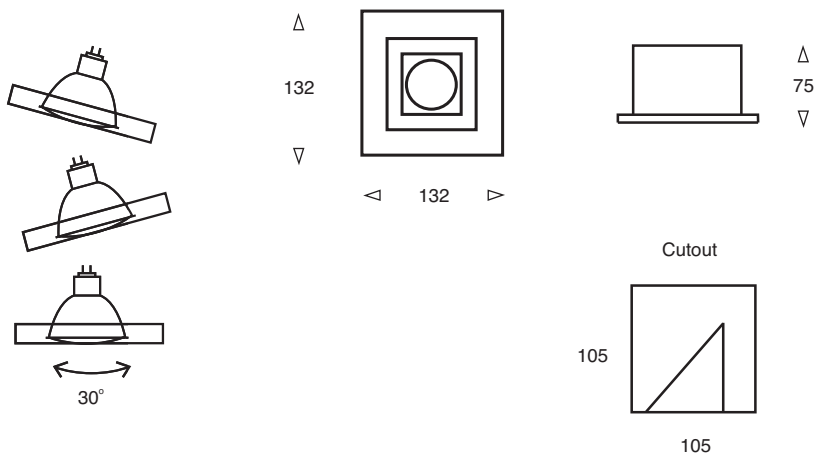

## Flex

Product	Available Options	Power	Weight	Height	Width	Cutout
FLX-132	-DIM,-DALI,-20,-35,-50,-12,-24,-38,-60,-G	20 - 50w	0.4kg	75	132 x 132	105 x 105

**Options**

**Code Suffix**

Dimmable Electronic Transformer	-DIM
DALI Transformer	-DALI
Lamp Wattage (20/35/50)	-20,-35,-50
Lamp Beam Angle (10/24/38/60)	-12,-24,-38,-60
Satin Matt Grey Finish	-G