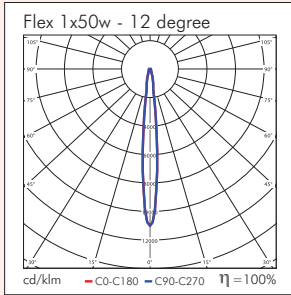

## Flex

Product	Available Options	Power	Weight	Height	Width	Cutout
FLX-132	-DIM,-DALI,-20,-35,-50,-12,-24,-38,-60,-G	20 - 50w	0.4kg	75	132 x 132	105 x 105

**Options**

**Code Suffix**

Dimmable Electronic Transformer	-DIM
DALI Transformer	-DALI
Lamp Wattage (20/35/50)	-20,-35,-50
Lamp Beam Angle (10/24/38/60)	-12,-24,-38,-60
Satin Matt Grey Finish	-G