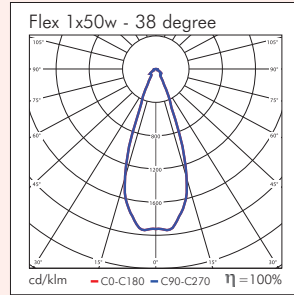

## Flex

Product	Available Options	Power	Weight	Height	Width	Cutout
FLX-132	-DIM,-DALI,-20,-35,-50,-12,-24,-38,-60,-G	20 - 50w	0.4kg	75	132 x 132	105 x 105

**Options**

**Code Suffix**

Dimmable Electronic Transformer	-DIM
DALI Transformer	-DALI
Lamp Wattage (20/35/50)	-20,-35,-50
Lamp Beam Angle (10/24/38/60)	-12,-24,-38,-60
Satin Matt Grey Finish	-G