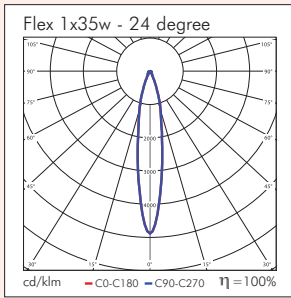

## Flex

Product	Available Options	Power	Weight	Height	Width	Cutout
FLX-132	-DIM,-DALI,-20,-35,-50,-12,-24,-38,-60,-G	20 - 50w	0.4kg	75	132 x 132	105 x 105

**Options**

**Code Suffix**

Dimmable Electronic Transformer	-DIM
DALI Transformer	-DALI
Lamp Wattage (20/35/50)	-20,-35,-50
Lamp Beam Angle (10/24/38/60)	-12,-24,-38,-60
Satin Matt Grey Finish	-G