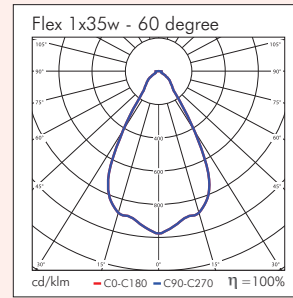

## Flex

Product	Available Options	Power	Weight	Height	Width	Cutout
FLX-132	-DIM,-DALI,-20,-35,-50,-12,-24,-38,-60,-G	20 - 50w	0.4kg	75	132 x 132	105 x 105

**Options**

**Code Suffix**

Dimmable Electronic Transformer	-DIM
DALI Transformer	-DALI
Lamp Wattage (20/35/50)	-20,-35,-50
Lamp Beam Angle (10/24/38/60)	-12,-24,-38,-60
Satin Matt Grey Finish	-G