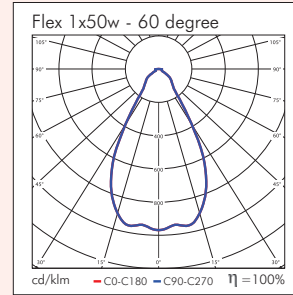

## Flex

Product	Available Options	Power	Weight	Height	Width	Cutout
FLX-132	-DIM,-DALI,-20,-35,-50,-12,-24,-38,-60,-G	20 - 50w	0.4kg	75	132 x 132	105 x 105

**Options**

**Code Suffix**

Dimmable Electronic Transformer	-DIM
DALI Transformer	-DALI
Lamp Wattage (20/35/50)	-20,-35,-50
Lamp Beam Angle (10/24/38/60)	-12,-24,-38,-60
Satin Matt Grey Finish	-G