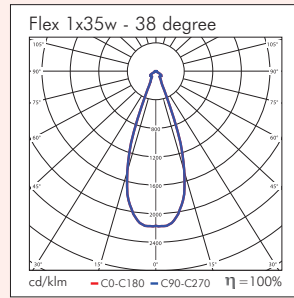

## Flex

Product	Available Options	Power	Weight	Height	Width	Cutout
FLX-132	-DIM,-DALI,-20,-35,-50,-12,-24,-38,-60,-G	20 - 50w	0.4kg	75	132 x 132	105 x 105

**Options**

**Code Suffix**

Dimmable Electronic Transformer	-DIM
DALI Transformer	-DALI
Lamp Wattage (20/35/50)	-20,-35,-50
Lamp Beam Angle (10/24/38/60)	-12,-24,-38,-60
Satin Matt Grey Finish	-G