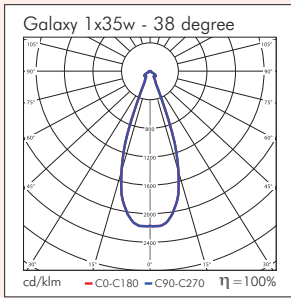

## Galaxy

Product	Available Options	Power	Weight	Height	Diameter	Cutout
GXY-107	-20,-35,-50,-12,-24,-38,-60,-CRM	20 - 50w	0.35kg	99	106	95

Options	Code Suffix
Lamp Wattage (20/35/50)	-20,-35,-50
Lamp Beam Angle (12/24/38/60)	-12,-24,-38,-60
Chrome Finish	-CRM