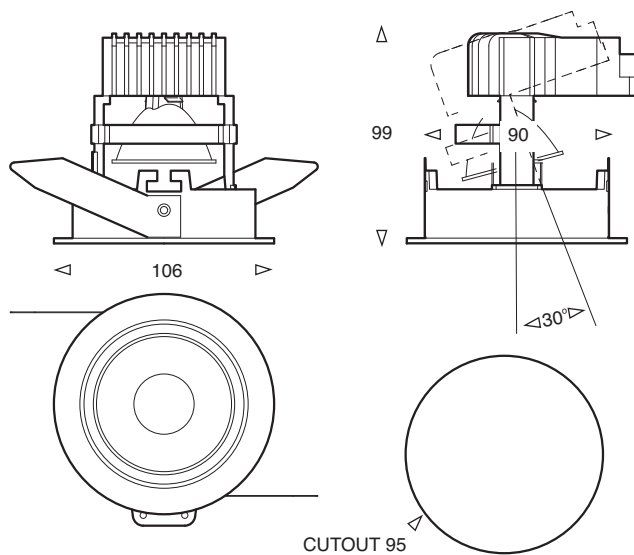

- Low voltage halogen
- 30° vertical adjustment
- Die-cast heat sink
- White (standard) or chrome finish
- Long life lamps as standard

## Galaxy

Product	Available Options	Power	Weight	Height	Diameter	Cutout
GXY-107	-20,-35,-50,-12,-24,-38,-60,-CRM	20 - 50w	0.35kg	99	106	95

Options	Code Suffix
Lamp Wattage (20/35/50)	-20,-35,-50
Lamp Beam Angle (12/24/38/60)	-12,-24,-38,-60
Chrome Finish	-CRM