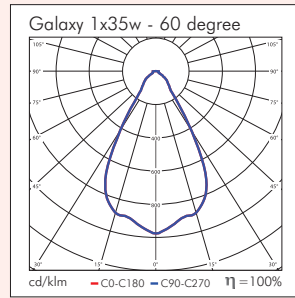

## Galaxy

Product	Available Options	Power	Weight	Height	Diameter	Cutout
GXY-107	-20,-35,-50,-12,-24,-38,-60,-CRM	20 - 50w	0.35kg	99	106	95

Options	Code Suffix
Lamp Wattage (20/35/50)	-20,-35,-50
Lamp Beam Angle (12/24/38/60)	-12,-24,-38,-60
Chrome Finish	-CRM