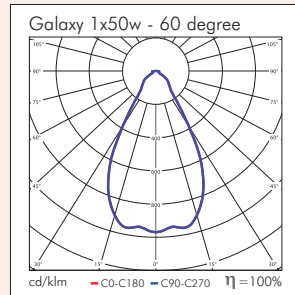

## Galaxy

Product	Available Options	Power	Weight	Height	Diameter	Cutout
GXY-107	-20,-35,-50,-12,-24,-38,-60,-CRM	20 - 50w	0.35kg	99	106	95

Options	Code Suffix
Lamp Wattage (20/35/50)	-20,-35,-50
Lamp Beam Angle (12/24/38/60)	-12,-24,-38,-60
Chrome Finish	-CRM