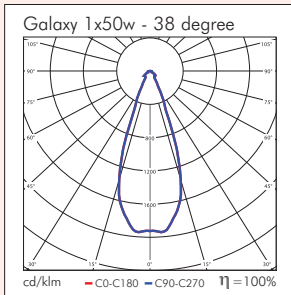

## Galaxy

Product	Available Options	Power	Weight	Height	Diameter	Cutout
GXY-107	-20,-35,-50,-12,-24,-38,-60,-CRM	20 - 50w	0.35kg	99	106	95

Options	Code Suffix
Lamp Wattage (20/35/50)	-20,-35,-50
Lamp Beam Angle (12/24/38/60)	-12,-24,-38,-60
Chrome Finish	-CRM