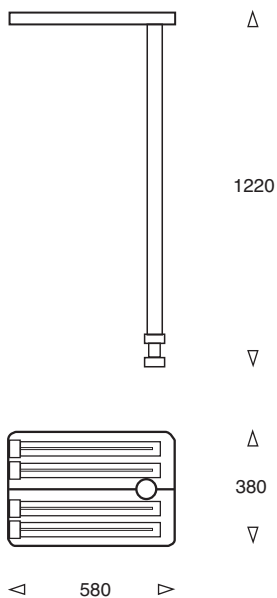

# Go XT Table

**The Go XT Table offers a highly flexible lighting solution, especially when partnered with a Bill task light. Mountable to any suitable horizontal surface via a single fixing hole. The Go XT Table is supplied in white with 2-step control as standard. Grey and black finishes are also available. Additionally, the units can be supplied with optional dimming and sensor for movement and constant light control. Mounting converters for leading furniture brands are available.**

## Go XT Table

Product	Available Options	Power	Weight	Height	Head Length	Head Width
GXT-T-455	-LG,-BK,-DIM,-SEN	4 x 55w	6kg	1220	580	380

Options	Code Suffix
Light Grey Finish	-LG
Black Finish	-BK
Dimming	-DIM
Integral Sensor	-SEN