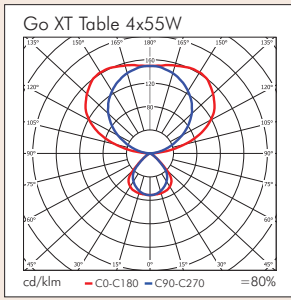

# Go XT Table

**The Go XT Table offers a highly flexible lighting solution, especially when partnered with a Bill task light. Mountable to any suitable horizontal surface via a single fixing hole. The Go XT Table is supplied in white with 2-step control as standard. Grey and black finishes are also available. Additionally, the units can be supplied with optional dimming and sensor for movement and constant light control. Mounting converters for leading furniture brands are available.**

## Go XT Table

Product	Available Options	Power	Weight	Height	Head Length	Head Width
GXT-T-455	-LG,-BK,-DIM,-SEN	4 x 55w	6kg	1220	580	380

Options	Code Suffix
Light Grey Finish	-LG
Black Finish	-BK
Dimming	-DIM
Integral Sensor	-SEN