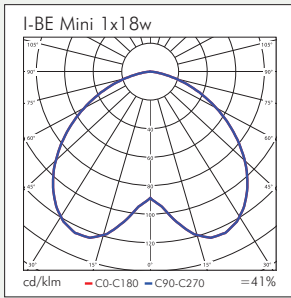

- 120mm ceiling cutout
- 99.9% pure aluminium reflector
- Tough GRP gearbox
- Remote emergency version

I-BE Mini

Product	Available Options	Power	Weight	Height	Diameter	Cutout
IBE-M-118	-DSI,-110,-DALI,-SD,-EMR	1 x 18w	0.65kg	175	145	120