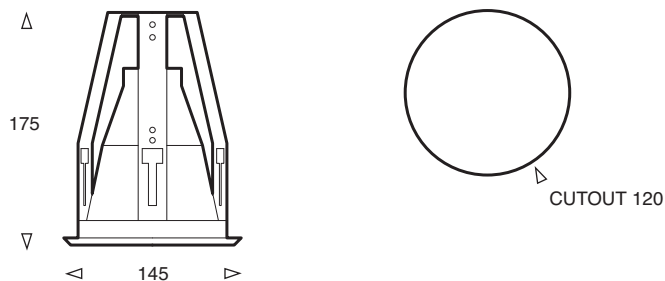

I-BE Mini

This smaller diameter version of the I-BE makes it an ideal alternative to low voltage products. Suitable for use in amenity and circulation spaces. Electronics are housed in a tough Polyamide (30% glass fibre) remote box. Ceiling fix via 3 pinch and slide arms. Emergency versions available.

- 120mm ceiling cutout
- 99.9% pure aluminium reflector
- Tough GRP gearbox
- Remote emergency version

I-BE Mini

Product	Available Options	Power	Weight	Height	Diameter	Cutout
IBE-M-118	-DSI,-110,-DALI,-SD,-EMR	1 x 18w	0.65kg	175	145	120