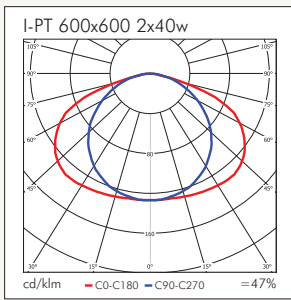

Product	Available Options	Power	Weight	Height	Width	Length
IPT-155	-DSI,-110,-DALI,-SD,-EMI	1 x 55w	5.7kg	105	595	595
IPT-240	-DSI,-110,-DALI,-SD,-EMI	2 x 40w	5.7kg	105	595	595

Options	Code Suffix
Dimming - DSI	-DSI
Dimming - 110	-110
Dimming - DALI	-DALI
Dimming - Switchdim	-SD
3 Hour Integral Emergency Facility	-EMI

Light Source	Code		Power	Lampholder	Colour Temp	Output
	ILCOS	LBS				
Compact Fluorescent	FSDH	TC-L	40W	2G11	865	3500 lm
Compact Fluorescent	FSDH	TC-L	55W	2G11	865	4800 lm

Accessories	Code Suffix
Type2 Fixing Brackets	-FB2