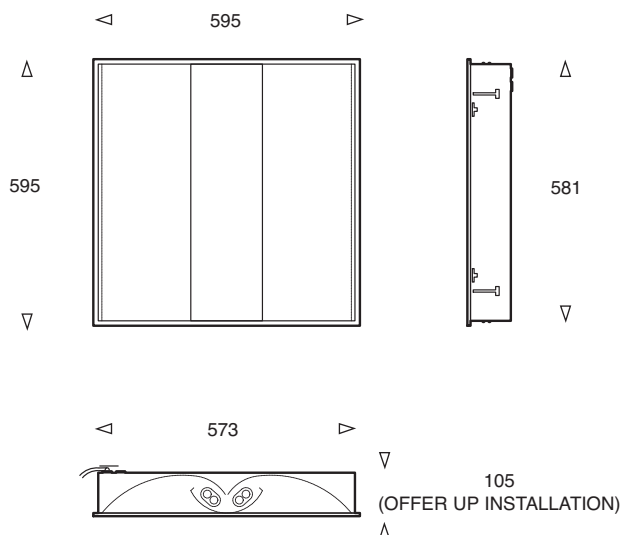

I-PT

The I-PT features an economical perforated basket construction suitable for lift & tilt installation into exposed ceiling T-grids or offer up via optional suspension arms.

- Central perforated basket
- Economical construction
- 3hr emergency option
- Dimming control options

I-PT

Product	Available Options	Power	Weight	Height	Width	Length
IPT-155	-DSI,-110,-DALI,-SD,-EMI	1 x 55w	5.7kg	105	595	595
IPT-240	-DSI,-110,-DALI,-SD,-EMI	2 x 40w	5.7kg	105	595	595

Options	Code Suffix
Dimming - DSI	-DSI
Dimming - 110	-110
Dimming - DALI	-DALI
Dimming - Switchdim	-SD
3 Hour Integral Emergency Facility	-EMI