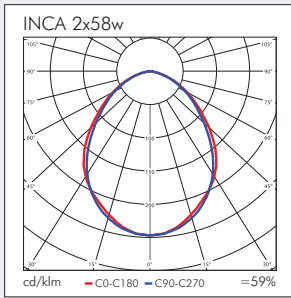

Inca

The Inca is a ceiling mounted fitting suited to laboratories, clean manufacturing, healthcare and general work areas which need an IP54 rating. As well as housing the Virtual Daylight® polarising lens, the sealed frame has no visible fixings allowing easy wipe down and minimising the opportunity for dirt build-up.

- Virtual Daylight® specification
- Longlife T8 lamp and gear option
- Sealed to IP54 rating
- No visible fixings
- Surface mounted

Product	Available Options	Power	Weight	Height	Width/Length	Fixing Centres
ICA-228	-DSI,-110,-DALI,-SD,-EMI	2 x 28w	10.8kg	100	310 x 1241	200 x 1000
ICA-254	-DSI,-110,-DALI,-SD,-EMI	2 x 54w	10.8kg	100	310 x 1241	200 x 1000
ICA-236	-DSI,-110,-DALI,-SD,-EMI,-LL	2 x 36w	10.8kg	100	310 x 1241	200 x 1000
ICA-258	-DSI,-110,-DALI,-SD,-EMI,-LL	2 x 58w	10.8kg	100	310 x 1241	200 x 1000