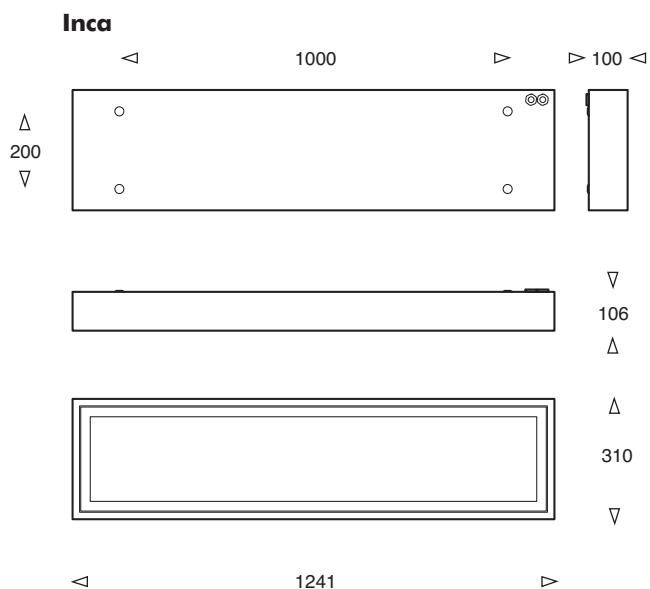

Inca

The Inca is a ceiling mounted fitting suited to laboratories, clean manufacturing, healthcare and general work areas which need an IP54 rating. As well as housing the Virtual Daylight® polarising lens, the sealed frame has no visible fixings allowing easy wipe down and minimising the opportunity for dirt build-up.

- Virtual Daylight® specification
- Longlife T8 lamp and gear option
- Sealed to IP54 rating
- No visible fixings
- Surface mounted

Product	Available Options	Power	Weight	Height	Width/Length	Fixing Centres
ICA-228	-DSI,-110,-DALI,-SD,-EMI	2 x 28w	10.8kg	100	310 x 1241	200 x 1000
ICA-254	-DSI,-110,-DALI,-SD,-EMI	2 x 54w	10.8kg	100	310 x 1241	200 x 1000
ICA-236	-DSI,-110,-DALI,-SD,-EMI,-LL	2 x 36w	10.8kg	100	310 x 1241	200 x 1000
ICA-258	-DSI,-110,-DALI,-SD,-EMI,-LL	2 x 58w	10.8kg	100	310 x 1241	200 x 1000