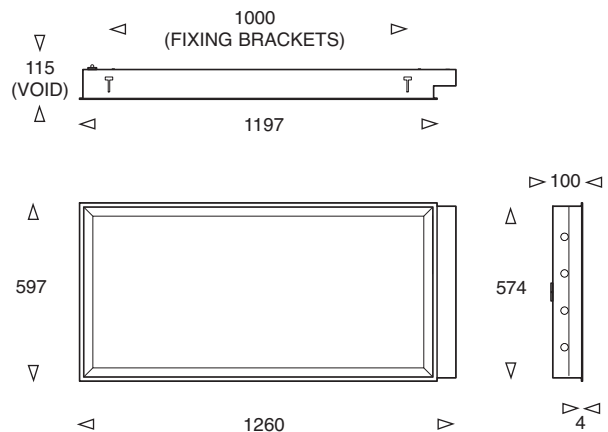

Ion

The Ion is an attractive IP65 fitting with natural anodised aluminium frame without any visible fixings. Suitable for ergonomic spaces with clean requirements – catering, laboratories, hospitals, clean manufacturing etc. The Ion will fit into most ceilings (T-grid, plasterboard and metal tile) with voids over 115mm. Supplied with fixing brackets

- Virtual Daylight® specification
- IP65 sealed aluminium frame
- Long life lamp & gear option
- No visible fixings
- Lift & tilt or offer up installation

Ion 600x600

Ion 600x1200

| Product | Available Options | Power | Weight | Height | Width | Length |
|----------|-----------------------------------|---------|--------|--------|-------|--------|
| ION6-240 | -DSI,-110,-DALI,-SD,-EMI,-B45 | 2 x 40w | 10.6kg | 100 | 597 | 597 |
| ION6-314 | -DSI,-110,-DALI,-SD,-LL,-EMI,-B45 | 3 x 14w | 10.6kg | 100 | 597 | 597 |
| ION6-414 | -DSI,-110,-DALI,-SD,-LL,-EMI,-B45 | 4 x 14w | 10.6kg | 100 | 597 | 597 |
| ION6-328 | -DSI,-110,-DALI,-SD,-LL,-EMI,-B45 | 3 x 28w | 19.5kg | 100 | 597 | 1197 |
| ION6-428 | -DSI,-110,-DALI,-SD,-LL,-EMI,-B45 | 4 x 28w | 19.5kg | 100 | 597 | 1197 |