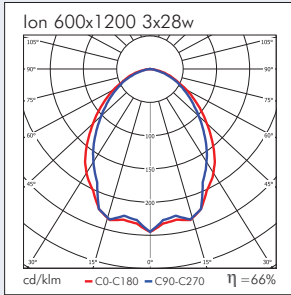

Ion

The Ion is an attractive IP65 fitting with natural anodised aluminium frame without any visible fixings. Suitable for ergonomic spaces with clean requirements – catering, laboratories, hospitals, clean manufacturing etc. The Ion will fit into most ceilings (T-grid, plasterboard and metal tile) with voids over 115mm. Supplied with fixing brackets

- Virtual Daylight® specification
- IP65 sealed aluminium frame
- Long life lamp & gear option
- No visible fixings
- Lift & tilt or offer up installation

Ion 600x600

Ion 600x1200

| Product | Available Options | Power | Weight | Height | Width | Length |
|----------|-----------------------------------|---------|--------|--------|-------|--------|
| ION6-240 | -DSI,-110,-DALI,-SD,-EMI,-B45 | 2 x 40w | 10.6kg | 100 | 597 | 597 |
| ION6-314 | -DSI,-110,-DALI,-SD,-LL,-EMI,-B45 | 3 x 14w | 10.6kg | 100 | 597 | 597 |
| ION6-414 | -DSI,-110,-DALI,-SD,-LL,-EMI,-B45 | 4 x 14w | 10.6kg | 100 | 597 | 597 |
| ION6-328 | -DSI,-110,-DALI,-SD,-LL,-EMI,-B45 | 3 x 28w | 19.5kg | 100 | 597 | 1197 |
| ION6-428 | -DSI,-110,-DALI,-SD,-LL,-EMI,-B45 | 4 x 28w | 19.5kg | 100 | 597 | 1197 |