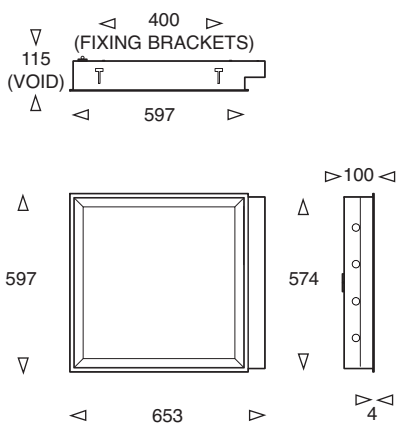

Ion

The Ion is an attractive IP65 fitting with natural anodised aluminium frame without any visible fixings. Suitable for ergonomic spaces with clean requirements – catering, laboratories, hospitals, clean manufacturing etc. The Ion will fit into most ceilings (T-grid, plasterboard and metal tile) with voids over 115mm. Supplied with fixing brackets

- Virtual Daylight® specification
- IP65 sealed aluminium frame
- Long life lamp & gear option
- No visible fixings
- Lift & tilt or offer up installation

Ion 600x600

Ion 600x1200

| Product | Available Options | Power | Weight | Height | Width | Length |
|----------|-----------------------------------|---------|--------|--------|-------|--------|
| ION6-240 | -DSI,-110,-DALI,-SD,-EMI,-B45 | 2 x 40w | 10.6kg | 100 | 597 | 597 |
| ION6-314 | -DSI,-110,-DALI,-SD,-LL,-EMI,-B45 | 3 x 14w | 10.6kg | 100 | 597 | 597 |
| ION6-414 | -DSI,-110,-DALI,-SD,-LL,-EMI,-B45 | 4 x 14w | 10.6kg | 100 | 597 | 597 |
| ION6-328 | -DSI,-110,-DALI,-SD,-LL,-EMI,-B45 | 3 x 28w | 19.5kg | 100 | 597 | 1197 |
| ION6-428 | -DSI,-110,-DALI,-SD,-LL,-EMI,-B45 | 4 x 28w | 19.5kg | 100 | 597 | 1197 |