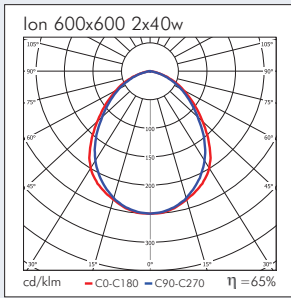

Ion

The Ion is an attractive IP65 fitting with natural anodised aluminium frame without any visible fixings. Suitable for ergonomic spaces with clean requirements – catering, laboratories, hospitals, clean manufacturing etc. The Ion will fit into most ceilings (T-grid, plasterboard and metal tile) with voids over 115mm. Supplied with fixing brackets

- Virtual Daylight® specification
- IP65 sealed aluminium frame
- Long life lamp & gear option
- No visible fixings
- Lift & tilt or offer up installation

Ion 600x600

Ion 600x1200

| Product | Available Options | Power | Weight | Height | Width | Length |
|----------|-----------------------------------|---------|--------|--------|-------|--------|
| ION6-240 | -DSI,-110,-DALI,-SD,-EMI,-B45 | 2 x 40w | 10.6kg | 100 | 597 | 597 |
| ION6-314 | -DSI,-110,-DALI,-SD,-LL,-EMI,-B45 | 3 x 14w | 10.6kg | 100 | 597 | 597 |
| ION6-414 | -DSI,-110,-DALI,-SD,-LL,-EMI,-B45 | 4 x 14w | 10.6kg | 100 | 597 | 597 |
| ION6-328 | -DSI,-110,-DALI,-SD,-LL,-EMI,-B45 | 3 x 28w | 19.5kg | 100 | 597 | 1197 |
| ION6-428 | -DSI,-110,-DALI,-SD,-LL,-EMI,-B45 | 4 x 28w | 19.5kg | 100 | 597 | 1197 |