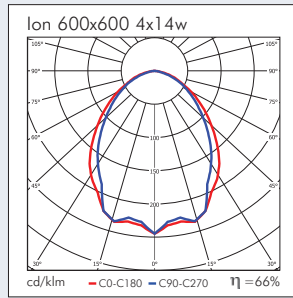

Ion

The Ion is an attractive IP65 fitting with natural anodised aluminium frame without any visible fixings. Suitable for ergonomic spaces with clean requirements – catering, laboratories, hospitals, clean manufacturing etc. The Ion will fit into most ceilings (T-grid, plasterboard and metal tile) with voids over 115mm. Supplied with fixing brackets

- Virtual Daylight® specification
- IP65 sealed aluminium frame
- Long life lamp & gear option
- No visible fixings
- Lift & tilt or offer up installation

Ion 600x600

Ion 600x1200

| Product | Available Options | Power | Weight | Height | Width | Length |
|----------|-----------------------------------|---------|--------|--------|-------|--------|
| ION6-240 | -DSI,-110,-DALI,-SD,-EMI,-B45 | 2 x 40w | 10.6kg | 100 | 597 | 597 |
| ION6-314 | -DSI,-110,-DALI,-SD,-LL,-EMI,-B45 | 3 x 14w | 10.6kg | 100 | 597 | 597 |
| ION6-414 | -DSI,-110,-DALI,-SD,-LL,-EMI,-B45 | 4 x 14w | 10.6kg | 100 | 597 | 597 |
| ION6-328 | -DSI,-110,-DALI,-SD,-LL,-EMI,-B45 | 3 x 28w | 19.5kg | 100 | 597 | 1197 |
| ION6-428 | -DSI,-110,-DALI,-SD,-LL,-EMI,-B45 | 4 x 28w | 19.5kg | 100 | 597 | 1197 |