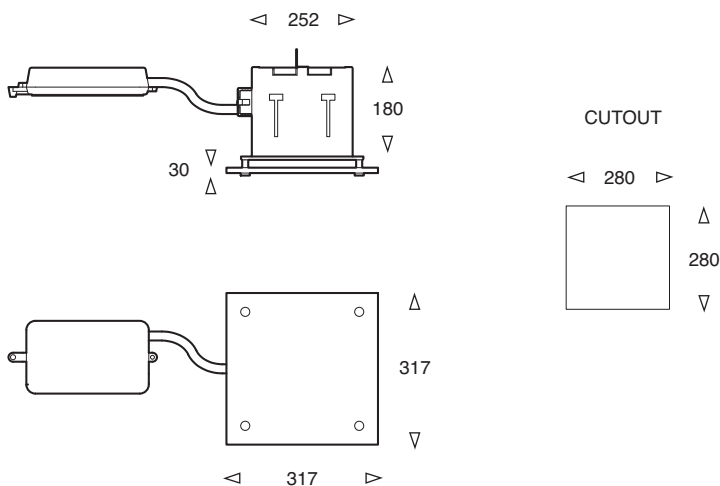

Milan

Visually sympathetic to ceiling grid installation, the Milan provides a decorative lighting solution in areas such as lobbies, receptions, meeting rooms or breakout space. The 8mm thick frosted drop glass is available in centrally frosted, edge frosted or hollow square versions. Secure installation via 4 push out and screw fixing arms. Special colour glass available on request.

Milan

Product	Available Options	Power	Weight	Height	Width/Length	Cutout
MLN-218	-DSI,-110,-DALI,-SD,-EMR	2 x 18w	5.0kg	180	317 x 317	280 x 280
MLN-226	-DSI,-110,-DALI,-SD,-EMR	2 x 26w	5.4kg	180	317 x 317	280 x 280