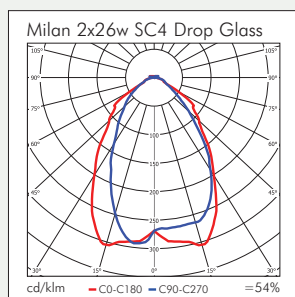

Milan

Visually sympathetic to ceiling grid installation, the Milan provides a decorative lighting solution in areas such as lobbies, receptions, meeting rooms or breakout space. The 8mm thick frosted drop glass is available in centrally frosted, edge frosted or hollow square versions. Secure installation via 4 push out and screw fixing arms. Special colour glass available on request.

Milan

Product	Available Options	Power	Weight	Height	Width/Length	Cutout
MLN-218	-DSI,-110,-DALI,-SD,-EMR	2 x 18w	5.0kg	180	317 x 317	280 x 280
MLN-226	-DSI,-110,-DALI,-SD,-EMR	2 x 26w	5.4kg	180	317 x 317	280 x 280