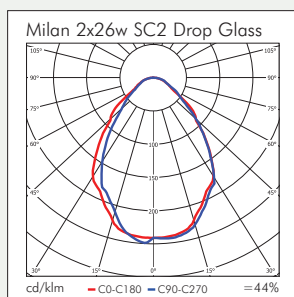

Milan

Visually sympathetic to ceiling grid installation, the Milan provides a decorative lighting solution in areas such as lobbies, receptions, meeting rooms or breakout space. The 8mm thick frosted drop glass is available in centrally frosted, edge frosted or hollow square versions. Secure installation via 4 push out and screw fixing arms. Special colour glass available on request.

Milan

Product	Available Options	Power	Weight	Height	Width/Length	Cutout
MLN-218	-DSI,-110,-DALI,-SD,-EMR	2 x 18w	5.0kg	180	317 x 317	280 x 280
MLN-226	-DSI,-110,-DALI,-SD,-EMR	2 x 26w	5.4kg	180	317 x 317	280 x 280