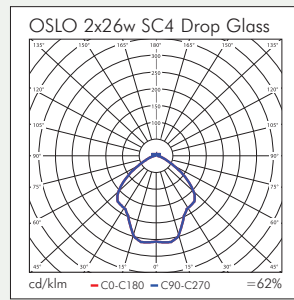

Oslo DG (Drop Glass)

The Oslo DG is suitable for installation where a more decorative downlight is required, such as lobbies, receptions, meeting rooms or breakout areas. The 8mm thick drop glass is attached to a twist and lock removable bezel facilitating quick lamp changes. Electronics are housed in a tough Polyamide (30% glass fibre) gearbox which can be clipped onto the back of the body or detached to reduce installation depth (standard version only). Ceiling fix via 3 flip-out and screw down arms. Special colour glass available on request.

- Choice of decorative drop glass attachments
- 99.9% pure aluminium reflector
- Tough GRP gearbox
- Easy 3-step installation
- Optional, metal tile ceiling support pattress.
- Low void version available

Oslo Drop Glass

Product	Available Options	Power	Weight	Height	Diameter	Cutout
OSL-DG-218	-DSI,-110,-DALI,-SD,-LV,-EMR	2 x 18w	3.7kg	150/100	235	205
OSL-DG-226	-DSI,-110,-DALI,-SD,-EMR	2 x 26w	4.1kg	150	235	205