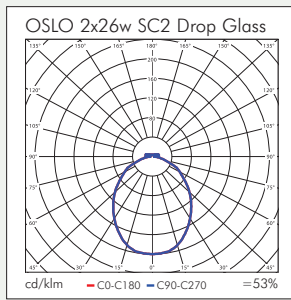

Oslo DG (Drop Glass)

The Oslo DG is suitable for installation where a more decorative downlight is required, such as lobbies, receptions, meeting rooms or breakout areas. The 8mm thick drop glass is attached to a twist and lock removable bezel facilitating quick lamp changes. Electronics are housed in a tough Polyamide (30% glass fibre) gearbox which can be clipped onto the back of the body or detached to reduce installation depth (standard version only). Ceiling fix via 3 flip-out and screw down arms. Special colour glass available on request.

- Choice of decorative drop glass attachments
- 99.9% pure aluminium reflector
- Tough GRP gearbox
- Easy 3-step installation
- Optional, metal tile ceiling support pattress.
- Low void version available

Oslo Drop Glass

Product	Available Options	Power	Weight	Height	Diameter	Cutout
OSL-DG-218	-DSI,-110,-DALI,-SD,-LV,-EMR	2 x 18w	3.7kg	150/100	235	205
OSL-DG-226	-DSI,-110,-DALI,-SD,-EMR	2 x 26w	4.1kg	150	235	205