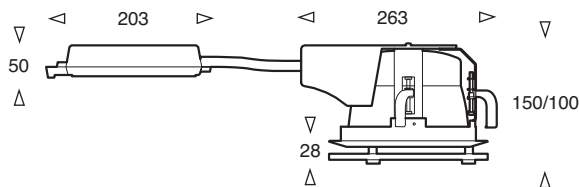

Oslo DG (Drop Glass)

The Oslo DG is suitable for installation where a more decorative downlight is required, such as lobbies, receptions, meeting rooms or breakout areas. The 8mm thick drop glass is attached to a twist and lock removable bezel facilitating quick lamp changes. Electronics are housed in a tough Polyamide (30% glass fibre) gearbox which can be clipped onto the back of the body or detached to reduce installation depth (standard version only). Ceiling fix via 3 flip-out and screw down arms. Special colour glass available on request.

- Choice of decorative drop glass attachments
- 99.9% pure aluminium reflector
- Tough GRP gearbox
- Easy 3-step installation
- Optional, metal tile ceiling support pattress.
- Low void version available

Oslo Drop Glass

Product	Available Options	Power	Weight	Height	Diameter	Cutout
OSL-DG-218	-DSI,-110,-DALI,-SD,-LV,-EMR	2 x 18w	3.7kg	150/100	235	205
OSL-DG-226	-DSI,-110,-DALI,-SD,-EMR	2 x 26w	4.1kg	150	235	205