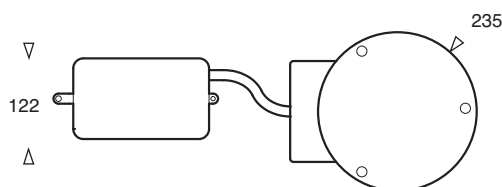

Oslo DG (Drop Glass)

The Oslo DG is suitable for installation where a more decorative downlight is required, such as lobbies, receptions, meeting rooms or breakout areas. The 8mm thick drop glass is attached to a twist and lock removable bezel facilitating quick lamp changes. Electronics are housed in a tough Polyamide (30% glass fibre) gearbox which can be clipped onto the back of the body or detached to reduce installation depth (standard version only). Ceiling fix via 3 flip-out and screw down arms. Special colour glass available on request.

- Choice of decorative drop glass attachments
- 99.9% pure aluminium reflector
- Tough GRP gearbox
- Easy 3-step installation
- Optional, metal tile ceiling support pattress.
- Low void version available

Oslo Drop Glass

Product	Available Options	Power	Weight	Height	Diameter	Cutout
OSL-DG-218	-DSI,-110,-DALI,-SD,-LV,-EMR	2 x 18w	3.7kg	150/100	235	205
OSL-DG-226	-DSI,-110,-DALI,-SD,-EMR	2 x 26w	4.1kg	150	235	205