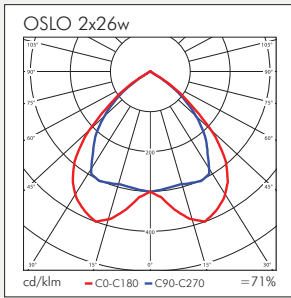

Oslo

The Oslo is manufactured to a high specification, featuring a die-cast bezel and spun aluminium reflector. Electronics are housed in a tough Polyamide (30% glass fibre) remote box which can be clipped onto the back of the body or detached to reduce installation depth (standard version only). Ceiling fix via 3 flip-out and screw down arms.

- 99.9% pure aluminium reflector
- Tough GRP gearbox
- Simple installation
- Optional, metal tile ceiling support pattress available.
- Remote emergency version
- Dimmable versions

Oslo Standard

Product	Available Options	Power	Weight	Height	Diameter	Cutout
OSL-218	-DSI,-110,-DALI,-SD,-EMR	2 x 18w	2.2kg	150	252	210
OSL-226	-DSI,-110,-DALI,-SD,-EMR	2 x 26w	2.9kg	150	252	210