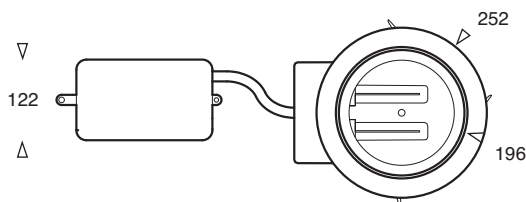

Oslo

The Oslo is manufactured to a high specification, featuring a die-cast bezel and spun aluminium reflector. Electronics are housed in a tough Polyamide (30% glass fibre) remote box which can be clipped onto the back of the body or detached to reduce installation depth (standard version only). Ceiling fix via 3 flip-out and screw down arms.

- 99.9% pure aluminium reflector
- Tough GRP gearbox
- Simple installation
- Optional, metal tile ceiling support pattress available.
- Remote emergency version
- Dimmable versions

Oslo Standard

Product	Available Options	Power	Weight	Height	Diameter	Cutout
OSL-218	-DSI,-110,-DALI,-SD,-EMR	2 x 18w	2.2kg	150	252	210
OSL-226	-DSI,-110,-DALI,-SD,-EMR	2 x 26w	2.9kg	150	252	210