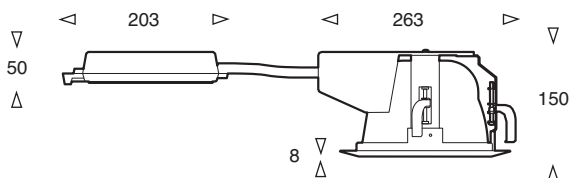

Oslo

The Oslo is manufactured to a high specification, featuring a die-cast bezel and spun aluminium reflector. Electronics are housed in a tough Polyamide (30% glass fibre) remote box which can be clipped onto the back of the body or detached to reduce installation depth (standard version only). Ceiling fix via 3 flip-out and screw down arms.

- 99.9% pure aluminium reflector
- Tough GRP gearbox
- Simple installation
- Optional, metal tile ceiling support pattress available.
- Remote emergency version
- Dimmable versions

Oslo Standard

Product	Available Options	Power	Weight	Height	Diameter	Cutout
OSL-218	-DSI,-110,-DALI,-SD,-EMR	2 x 18w	2.2kg	150	252	210
OSL-226	-DSI,-110,-DALI,-SD,-EMR	2 x 26w	2.9kg	150	252	210