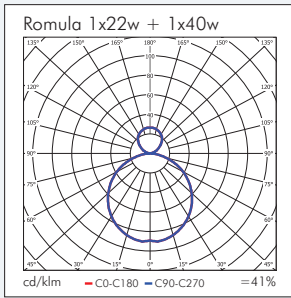

Product	Available Options	Power	Weight	Height	Diameter	Back Dia.
ROM-140+122	-DSI,-110,-DALI,-SD,-EMI	1x22w + 1x40w	4.8kg	70/105	460	295

Options	Code Suffix
Dimming - DSI	-DSI
Dimming - 110	-110
Dimming - DALI	-DALI
Dimming - Switchdim	-SD
Grey Painted	-GRY
3 Hour Internal Emergency Facility	-EMI

Light Source	Code		Power	Lampholder	Colour Temp	Output
	ILCOS	LBS				
Circular T5	FSCH	T16-R	22W	2GX13	865	1710 lm
Circular T5	FSCH	T16-R	40W	2GX13	865	3000 lm