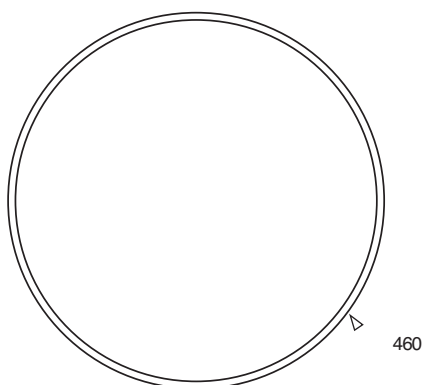

# Romula

**The Romula is a twin T5 circular surface wall or ceiling light with halo effect backlighting. It is often used as an emergency fitting. The Romula is well suited to utility areas, passages, stairwells and functional public space. The Romula is supplied in white as standard but is also available in grey.**

- T5 circular lamps
- Halo backlighting
- Wall or ceiling mountable
- Also available in grey finish

## Romula

Product	Available Options	Power	Weight	Height	Diameter	Back Dia.
ROM-140+122	-DSI,-110,-DALI,-SD,-EMI	1x22w + 1x40w	4.8kg	70/105	460	295

Options	Code Suffix
Dimming - DSI	-DSI
Dimming - 110	-110
Dimming - DALI	-DALI
Dimming - Switchdim	-SD
Grey Painted	-GRY
3 Hour Internal Emergency Facility	-EMI