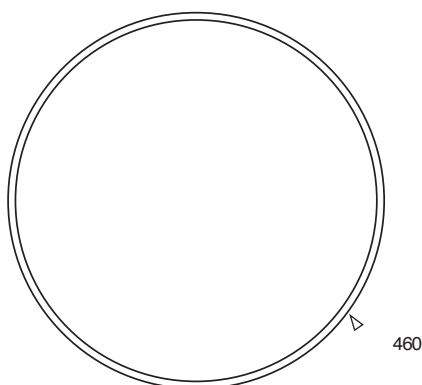

# Romula

**The Romula is a twin T5 circular surface wall or ceiling light with halo effect backlighting. It is often used as an emergency fitting. The Romula is well suited to utility areas, passages, stairwells and functional public space. The Romula is supplied in white as standard but is also available in grey.**

- T5 circular lamps
- Halo backlighting
- Wall or ceiling mountable
- Also available in grey finish

## Romula

Product	Available Options	Power	Weight	Height	Diameter	Back Dia.
ROM-140+122	-DSI,-110,-DALI,-SD,-EMI	1x22w + 1x40w	4.8kg	70/105	460	295

Options	Code Suffix
Dimming - DSI	-DSI
Dimming - 110	-110
Dimming - DALI	-DALI
Dimming - Switchdim	-SD
Grey Painted	-GRY
3 Hour Internal Emergency Facility	-EMI