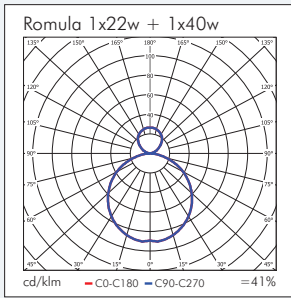

Product	Available Options	Power	Weight	Height	Diameter	Back Dia.
ROM-140+122	-DSI,-110,-DALI,-SD,-EMI	1x22w + 1x40w	4.8kg	70/105	460	295

Options	Code Suffix
Dimming - DSI	-DSI
Dimming - 110	-110
Dimming - DALI	-DALI
Dimming - Switchdim	-SD
Grey Painted	-GRY
3 Hour Internal Emergency Facility	-EMI

Light Source	Code		Power	Lampholder	Colour Temp	Output
	ILCOS	LBS				
Circular T5	FSCH	T16-R	22W	2GX13	865	1710 lm
Circular T5	FSCH	T16-R	40W	2GX13	865	3000 lm