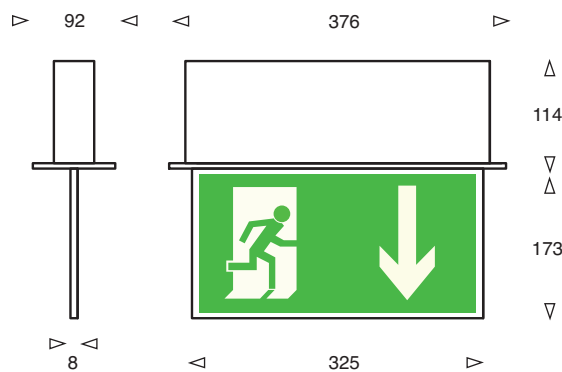

Screen

A range of unobtrusive surface/recessed exit signs available with painted steel profile as standard, stainless steel as an option. Designed with ease of installation and maintenance as a priority. Supplied as 3hr non-maintained unit as standard. Available with a range of optional pictograms.

- 8w side lit display
- Surface or recessed options
- Standard 3h battery
- Self-test option
- Multiple pictograms
- LED Option

Screen Recessed

Screen Surface

Product	Available Options	Power	Weight	Height	Width/Length	Fixing Centres
SCR-RCD-8	-MNT,-LED,-SS,-ST	1 x 8w	1.9kg	287	92 x 376	70 x 360 (cutout)
SCR-SFC-8	-MNT,-LED,-SS,-B1,-B2,-ST	1 x 8w	1.9kg	278	40 x 328	270