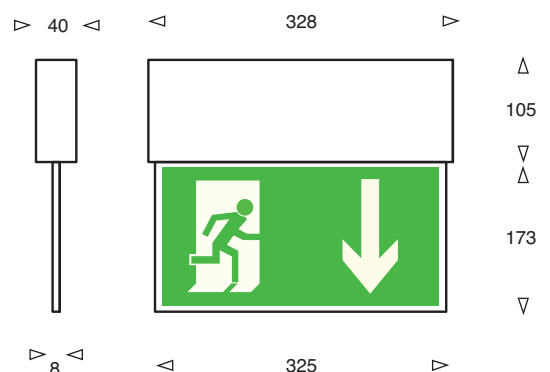

Screen

A range of unobtrusive surface/recessed exit signs available with painted steel profile as standard, stainless steel as an option. Designed with ease of installation and maintenance as a priority. Supplied as 3hr non-maintained unit as standard. Available with a range of optional pictograms.

- 8w side lit display
- Surface or recessed options
- Standard 3h battery
- Self-test option
- Multiple pictograms
- LED Option

Screen Recessed

Screen Surface

Product	Available Options	Power	Weight	Height	Width/Length	Fixing Centres
SCR-RCD-8	-MNT,-LED,-SS,-ST	1 x 8w	1.9kg	287	92 x 376	70 x 360 (cutout)
SCR-SFC-8	-MNT,-LED,-SS,-B1,-B2,-ST	1 x 8w	1.9kg	278	40 x 328	270