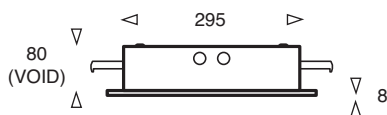

# Strom

The Strom will fit into most ceilings (T-grid, plasterboard and metal tile) even in applications with restricted ceiling voids. A general use fitting that suits neutral space with clean lines. The Strom is especially suited to offices, schools and healthcare space with lower ceiling heights (<2.7m) where good uniformity is required.

## Strom

Product	Available Options	Power	Weight	Height	Width	Cutout
SR3-218	-DSI,-110,-DALI,-SD,-EMR	2 x 18w	5.2kg	80	350 x 350	310 x 310
SR3-226	-DSI,-110,-DALI,-SD,-EMR	2 x 26w	5.5kg	80	350 x 350	310 x 310