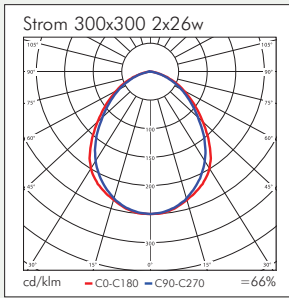

# Strom

The Strom will fit into most ceilings (T-grid, plasterboard and metal tile) even in applications with restricted ceiling voids. A general use fitting that suits neutral space with clean lines. The Strom is especially suited to offices, schools and healthcare space with lower ceiling heights (<2.7m) where good uniformity is required.

## Strom

Product	Available Options	Power	Weight	Height	Width	Cutout
SR3-218	-DSI,-110,-DALI,-SD,-EMR	2 x 18w	5.2kg	80	350 x 350	310 x 310
SR3-226	-DSI,-110,-DALI,-SD,-EMR	2 x 26w	5.5kg	80	350 x 350	310 x 310