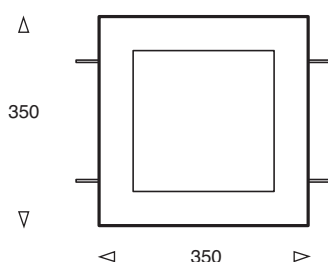

# Strom

The Strom will fit into most ceilings (T-grid, plasterboard and metal tile) even in applications with restricted ceiling voids. A general use fitting that suits neutral space with clean lines. The Strom is especially suited to offices, schools and healthcare space with lower ceiling heights (<2.7m) where good uniformity is required.

## Strom

Product	Available Options	Power	Weight	Height	Width	Cutout
SR3-218	-DSI,-110,-DALI,-SD,-EMR	2 x 18w	5.2kg	80	350 x 350	310 x 310
SR3-226	-DSI,-110,-DALI,-SD,-EMR	2 x 26w	5.5kg	80	350 x 350	310 x 310