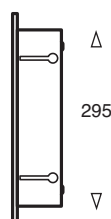

# Strom

The Strom will fit into most ceilings (T-grid, plasterboard and metal tile) even in applications with restricted ceiling voids. A general use fitting that suits neutral space with clean lines. The Strom is especially suited to offices, schools and healthcare space with lower ceiling heights (<2.7m) where good uniformity is required.

## Strom

Product	Available Options	Power	Weight	Height	Width	Cutout
SR3-218	-DSI,-110,-DALI,-SD,-EMR	2 x 18w	5.2kg	80	350 x 350	310 x 310
SR3-226	-DSI,-110,-DALI,-SD,-EMR	2 x 26w	5.5kg	80	350 x 350	310 x 310