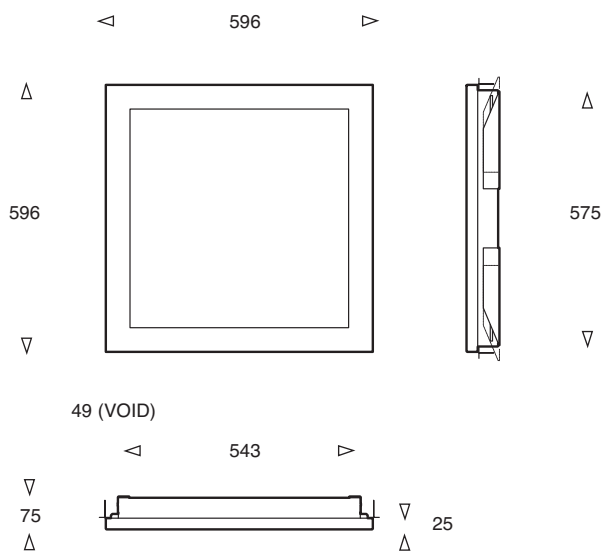

Tablit

The Tablit will fit into either T-Grid or metal ceilings with voids down to 50mm. Although a general use ergonomic fitting, it is very suited to offices and healthcare space with lower ceilings (<2.6m) where good uniformity is wanted.

- Virtual Daylight® specification
- Suitable for most ceiling grids
- Ultra low void design (49mm)
- Supplied complete with fixing brackets

Tablit

Product	Available Options	Power	Weight	Height	Width	Length
TAB6-314	-DSI,-110,-DALI,-SD	3 x 14w	7.6kg	75	596	596
TAB6-414	-DSI,-110,-DALI,-SD	4 x 14w	7.6kg	75	596	596