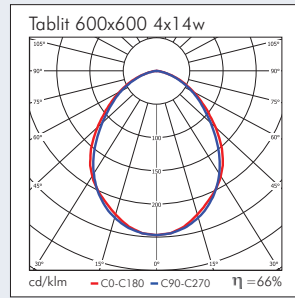

Product	Available Options	Power	Weight	Height	Width	Length
TAB6-314	-DSI,-110,-DALI,-SD	3 x 14w	7.6kg	75	596	596
TAB6-414	-DSI,-110,-DALI,-SD	4 x 14w	7.6kg	75	596	596

Options	Code Suffix
Dimming - DSI	-DSI
Dimming - 110	-110
Dimming - DALI	-DALI
Dimming - Switchdim	-SD
3 Hour Internal Emergency Facility	-EMI

Light Source	Code		Power	Lampholder	Colour Temp	Output
	ILCOS	LBS				
Linear Fluorescent T5	FDH	T16	14W	G5	840	1100 lm