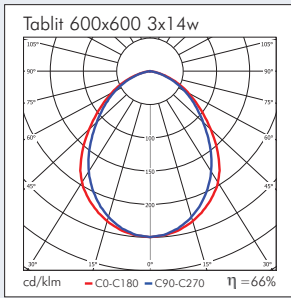

Tablit

The Tablit will fit into either T-Grid or metal ceilings with voids down to 50mm. Although a general use ergonomic fitting, it is very suited to offices and healthcare space with lower ceilings (<2.6m) where good uniformity is wanted.

- Virtual Daylight® specification
- Suitable for most ceiling grids
- Ultra low void design (49mm)
- Supplied complete with fixing brackets

Tablit

Product	Available Options	Power	Weight	Height	Width	Length
TAB6-314	-DSI,-110,-DALI,-SD	3 x 14w	7.6kg	75	596	596
TAB6-414	-DSI,-110,-DALI,-SD	4 x 14w	7.6kg	75	596	596