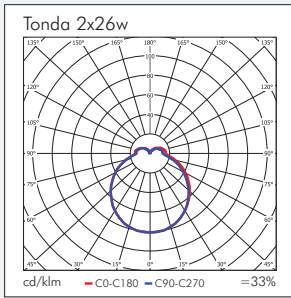

Product	Available Options	Power	Weight	Height	Diameter	Fixing Centres
TON-122	-DSI,-110,-DALI,-SD,-EMR	1 x 22w	3.4kg	95	360	345
TON-226	-DSI,-110,-DALI,-SD,-EMR	2 x 26w	3.6kg	95	360	345

Options	Code Suffix
Dimming - DSI	-DSI
Dimming - 110	-110
Dimming - DALI	-DALI
Dimming - Switchdim	-SD
3 Hour Remote Emergency Facility	-EMR

Light Source	Code		Power	Lampholder	Colour Temp	Output
	ILCOS	LBS				
Compact Fluorescent	FSQ-26-E	TC-DEL	26W	G24q-3	860	1800 lm
Circular T5	FSCH	T16-R	40W	2GX13	865	3000 lm