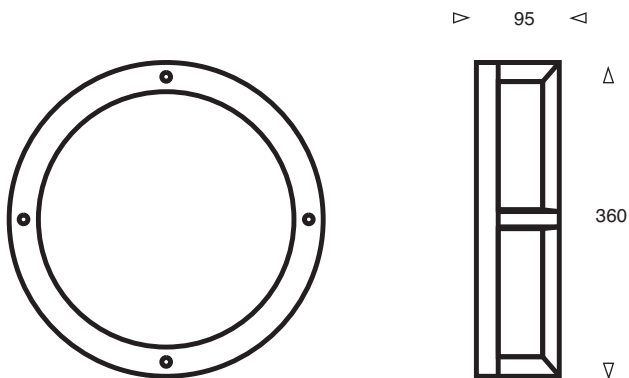

Tonda

Tonda is a surface wall/ceiling mountable circular luminaire suitable for stairwells and circulation space. The die-cast aluminium body and opal polycarbonate diffuser make the Tonda useful for anti-vandal applications, the cover being secured via 4 anti-tamper fixing bolts. The body design allows for additional light spill onto any surface to which the Tonda is mounted, whilst its IP65 rating permits external use. Supplied in white as standard the Tonda is also available in silver or black on request.

- Die-cast aluminium body
- Polycarbonate diffuser
- Anti-vandal/anti-tamper
- IP65
- White, silver or black

Tonda