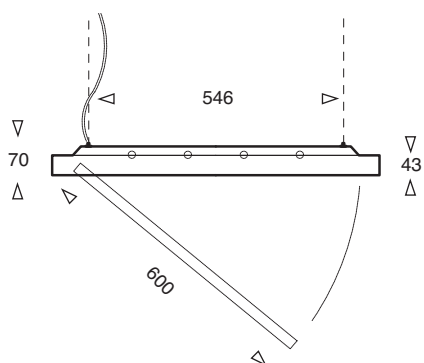

# Xeo

Supplied with the unique Q45 Fisheye lens as standard the Xeo is a square, low profile, suspended luminaire, suitable for office, reception and entrance space. The Xeo is also available fitted with either the distinctive Q42 Fisheye or Virtual Daylight® Optika lenses. Supplied complete with 4-point adjustable stainless steel wire suspension kit.

## Xeo

| Product | Available Options                          | Power   | Weight | Height | Width/Length | Suspension Centres |
|---------|--|---------|--------|--------|--------------|--------------------|
| XEO-414 | -OPT,-Q42,-SP,-DSI,-110,<br>-DALI,-SD,-EMI | 4 x 14w | 10.5kg | 70     | 700 x 700    | 500 x 546          |
| XEO-424 | -OPT,-Q42,-SP,-DSI,-110,<br>-DALI,-SD,-EMI | 4 x 24w | 10.5kg | 70     | 700 x 700    | 500 x 546          |